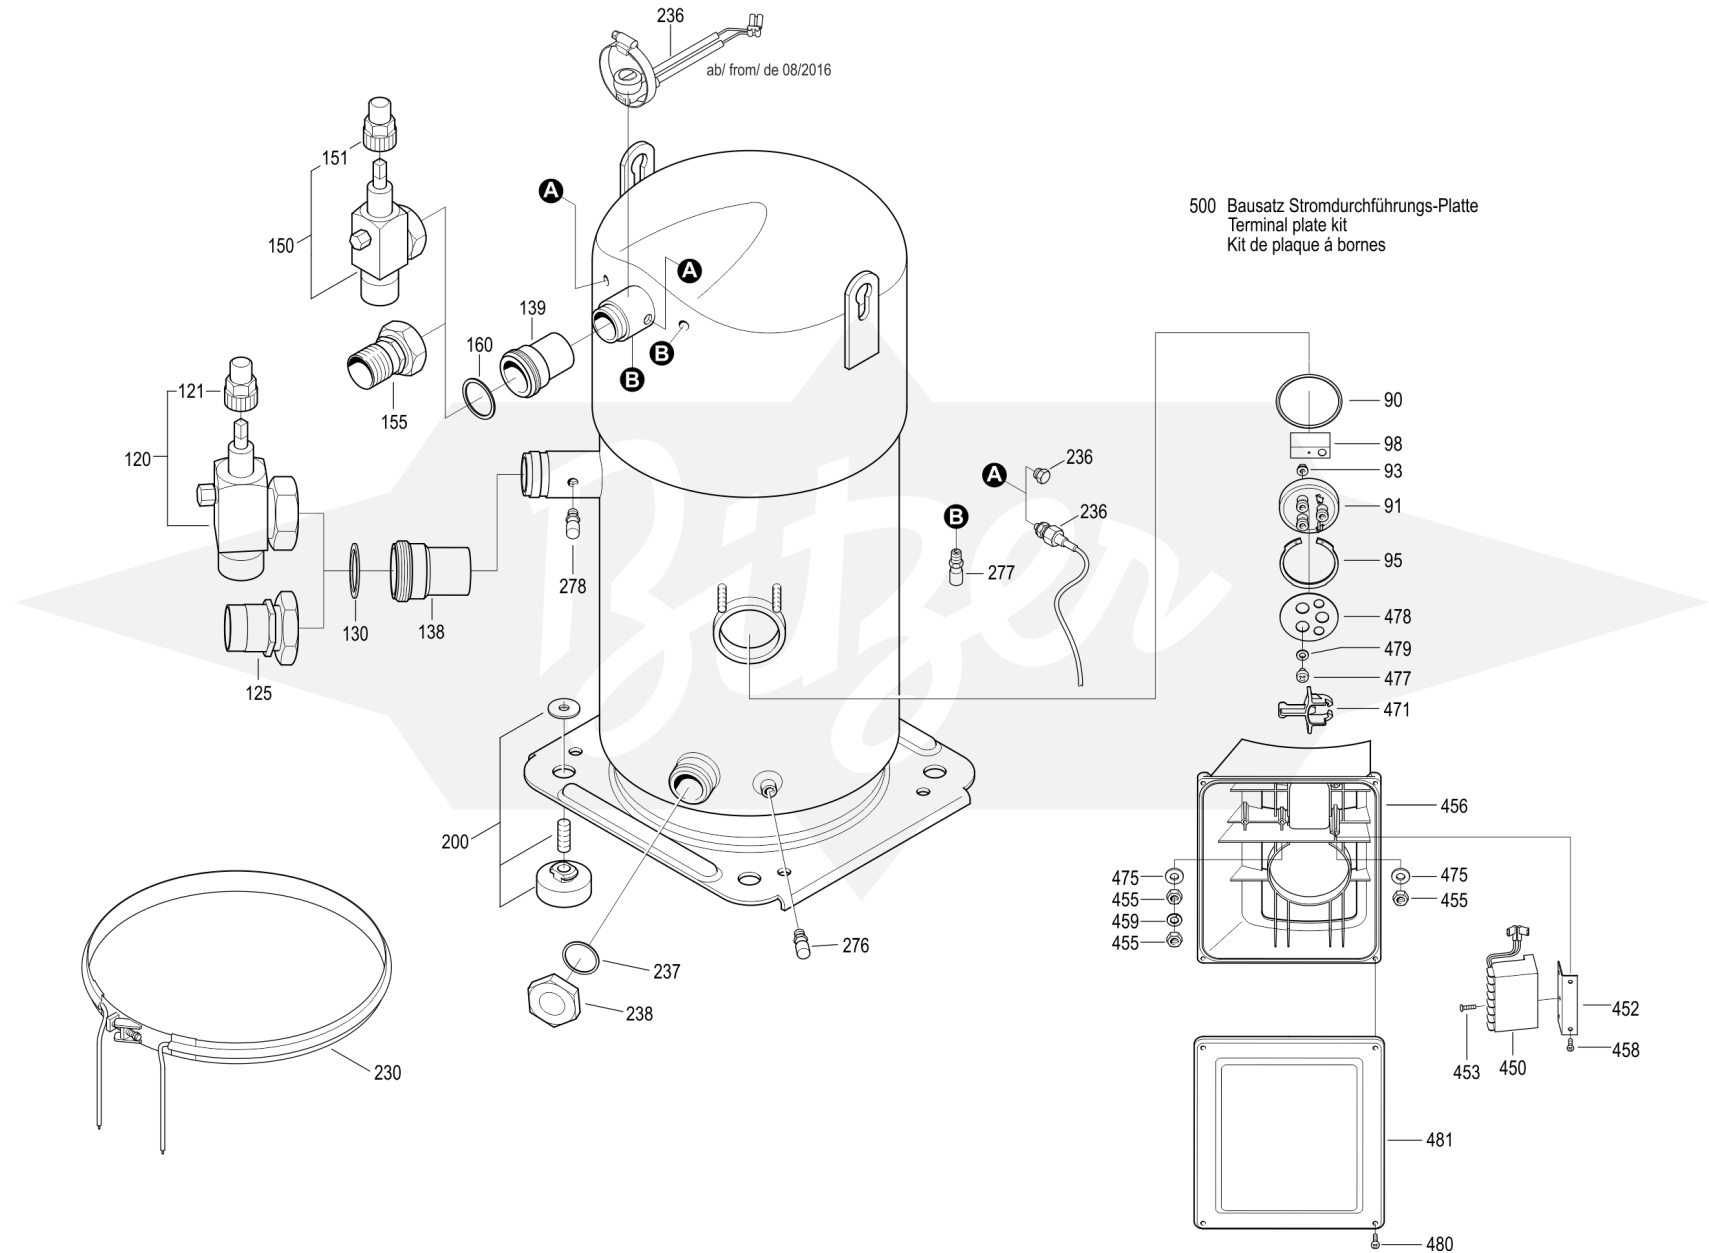

Compressor

Compressor

Item no.	Rec. Spare Part!	Article no.	Description	Quantity
140		31321002	Adapter, Kit Rotalock	1
230	✓	34325601	band heater	1
230	✓	34325603	band heater	1
230	✓	34325602	band heater	1
230	✓	34325604	band heater	1
481		37511601	Cover	1
477		38050151	cross recessed raised screw	3
200		37002401	Damper elements	1
200		37002402	Damper elements	1
236		34705401	discharge gas temp protection, kit	
452		32496401	fixing plate	1
160		37220004	gasket	1
237		37220004	gasket	1
130		37220006	Gasket ring	1
93		38110801	hexagon nut	3
93		38110603	Hexagon Nut	3
455		38110155	hexagon nut	3
98		37591801	Insulating foil	1
478		37591303	Insulating foil	1
471		37500804	Insulating plate	1
138		00000003	not separately deliverable	1
139		00000003	not separately deliverable	1

Compressor

Item no.	Rec. Spare Part!	Article no.	Description	Quantity
90		37200341	O-ring	1
480		38050753	Oval head screw	4
453		38051501	Pan head screw	2
458		38051501	Pan head screw	2
155		36600007	pipe connection	1
125		36600022	pipe connection	1
450	✓	34702804	protection device	1
450	✓	34701710	protection device	1
450	✓	34702805	protection device	1
450	2	34703504	protection device	1
450	✓	34701714	protection device	1
121		36620119	Protective Cap	1
151		36620119	Protective Cap	1
95		38223202	Retaining ring with lugs	1
276		36150121	Schrader valve	1
277		36150121	Schrader valve	1
278		36150121	Schrader valve	1
236		36610021	sealing plug	1
150		36132111	Shut-Off Valve	1
120		36132112	Shut-off valve	1
238		36182901	Sight glass	1
459		38220154	single coil spring washer	1

Compressor

Item no.	Rec. Spare Part!	Article no.	Description	Quantity
456		37512501	Terminal box	1
91		34551601	terminal plate	1
91		34550017	terminal plate	1
500		34344001	terminal plate kit	1
500		00000009	upon request	1
98		00000009	upon request	1
475		38201152	washer	2
479		38200153	Washer	3