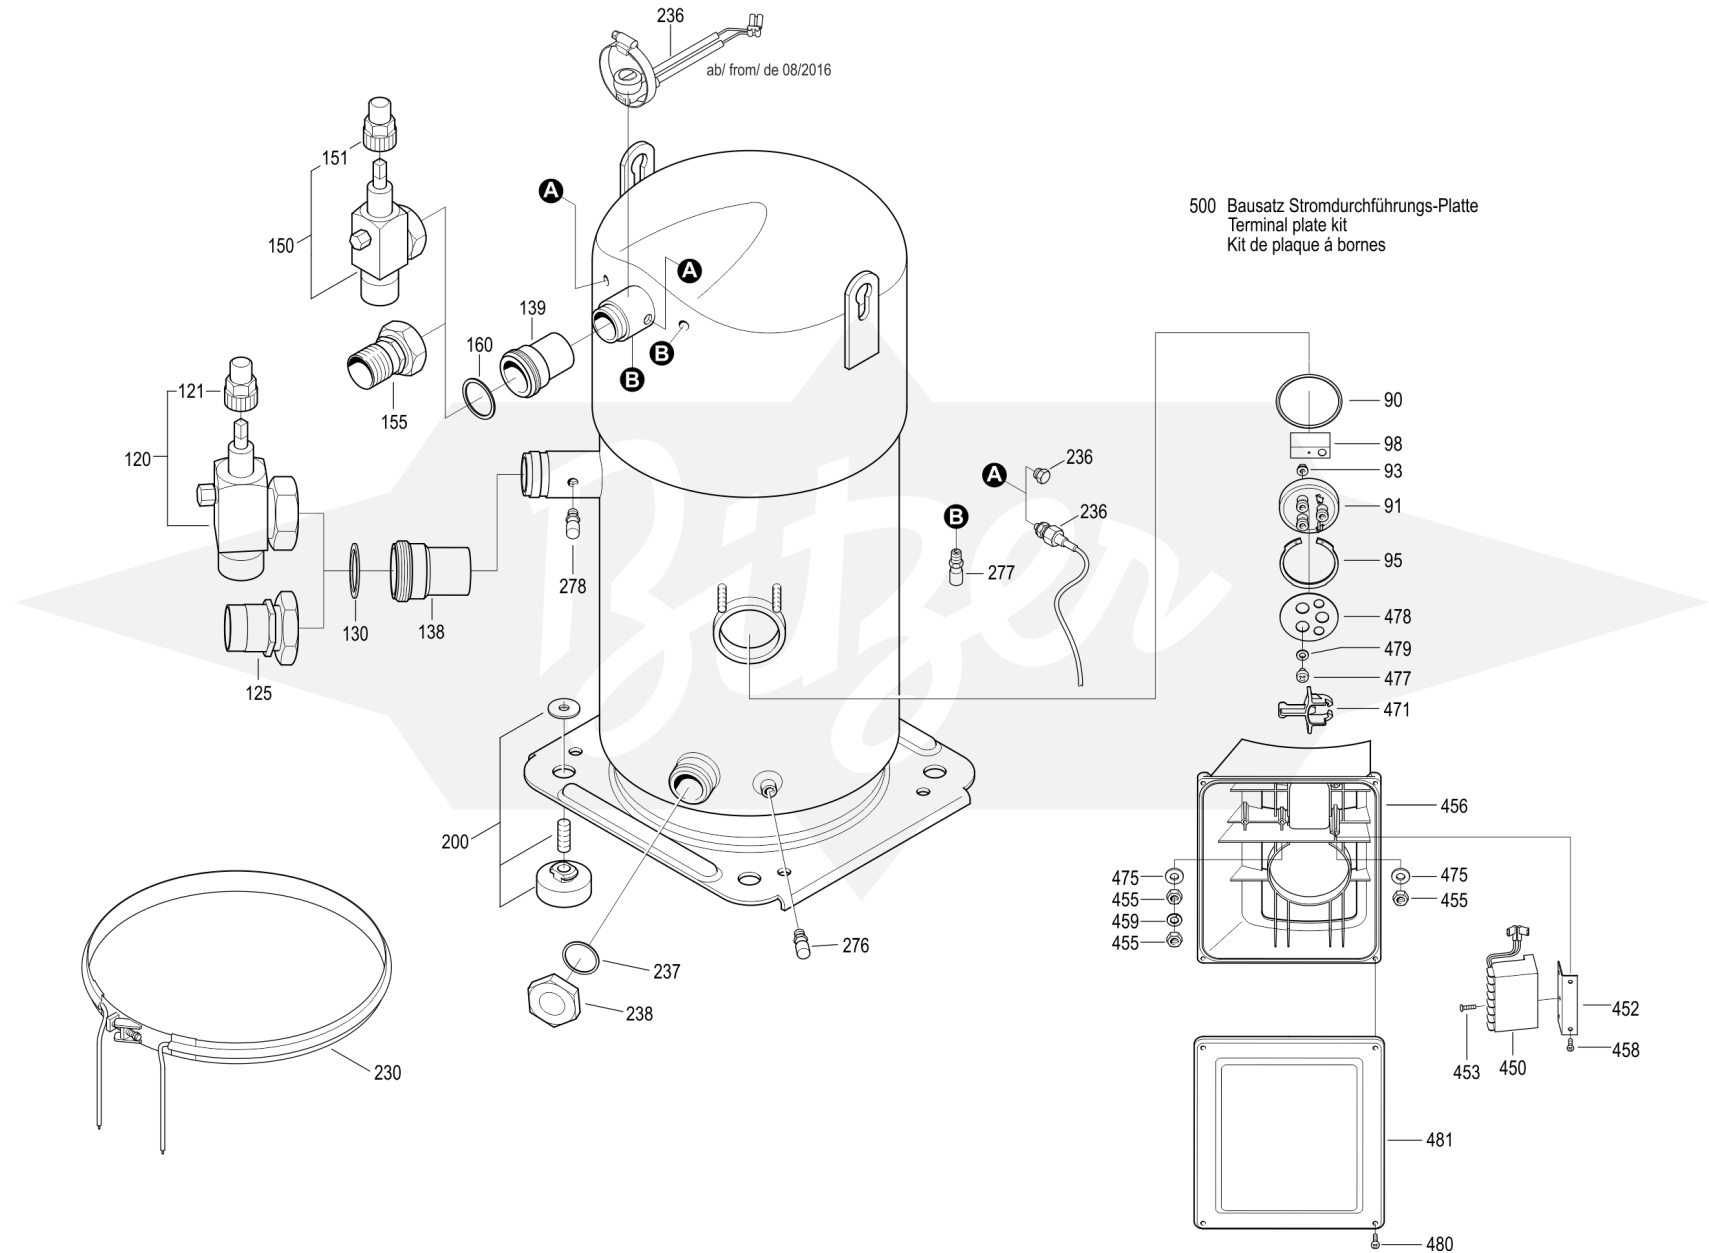

## Compressor

Item no.	Rec. Spare Part!	Article no.	Description	Quantity
140		31321002	Adapter, Kit Rotalock	1
230	✓	34325604	band heater	1
230	✓	34325603	band heater	1
230	✓	34325601	band heater	1
230	✓	34325602	band heater	1
481		37511601	Cover	1
477		38050151	cross recessed raised screw	3
200		37002401	Damper elements	1
200		37002402	Damper elements	1
236		34705401	discharge gas temp protection, kit	1
452		32496401	fixing plate	1
237		37220004	gasket	1
160		37220004	gasket	1
130		37220006	Gasket ring	1
455		38110155	hexagon nut	3
93		38110801	hexagon nut	3
93		38110603	Hexagon Nut	3
98		37591801	Insulating foil	1
478		37591303	Insulating foil	1
471		37500804	Insulating plate	1
138		00000003	not separately deliverable	1
139		00000003	not separately deliverable	1

## Compressor

Item no.	Rec. Spare Part!	Article no.	Description	Quantity
90		37200341	O-ring	1
480		38050753	Oval head screw	4
458		38051501	Pan head screw	2
453		38051501	Pan head screw	2
125		36600022	pipe connection	1
155		36600007	pipe connection	1
450	✓	34701714	protection device	1
450	✓	34702804	protection device	1
450	✓	34701710	protection device	1
450	✓	34702805	protection device	1
450	2	34703504	protection device	1
121		36620119	Protective Cap	1
151		36620119	Protective Cap	1
95		38223202	Retaining ring with lugs	1
278		36150121	Schrader valve	1
277		36150121	Schrader valve	1
276		36150121	Schrader valve	1
236		36610021	sealing plug	1
120		36132112	Shut-off valve	1
150		36132111	Shut-Off Valve	1
238		36182901	Sight glass	1
459		38220154	single coil spring washer	1

## Compressor

Item no.	Rec. Spare Part!	Article no.	Description	Quantity
456		37512501	Terminal box	1
91		34551601	terminal plate	1
91		34550017	terminal plate	1
500		34344001	terminal plate kit	1
500		00000009	upon request	1
98		00000009	upon request	1
479		38200153	Washer	3
475		38201152	washer	2