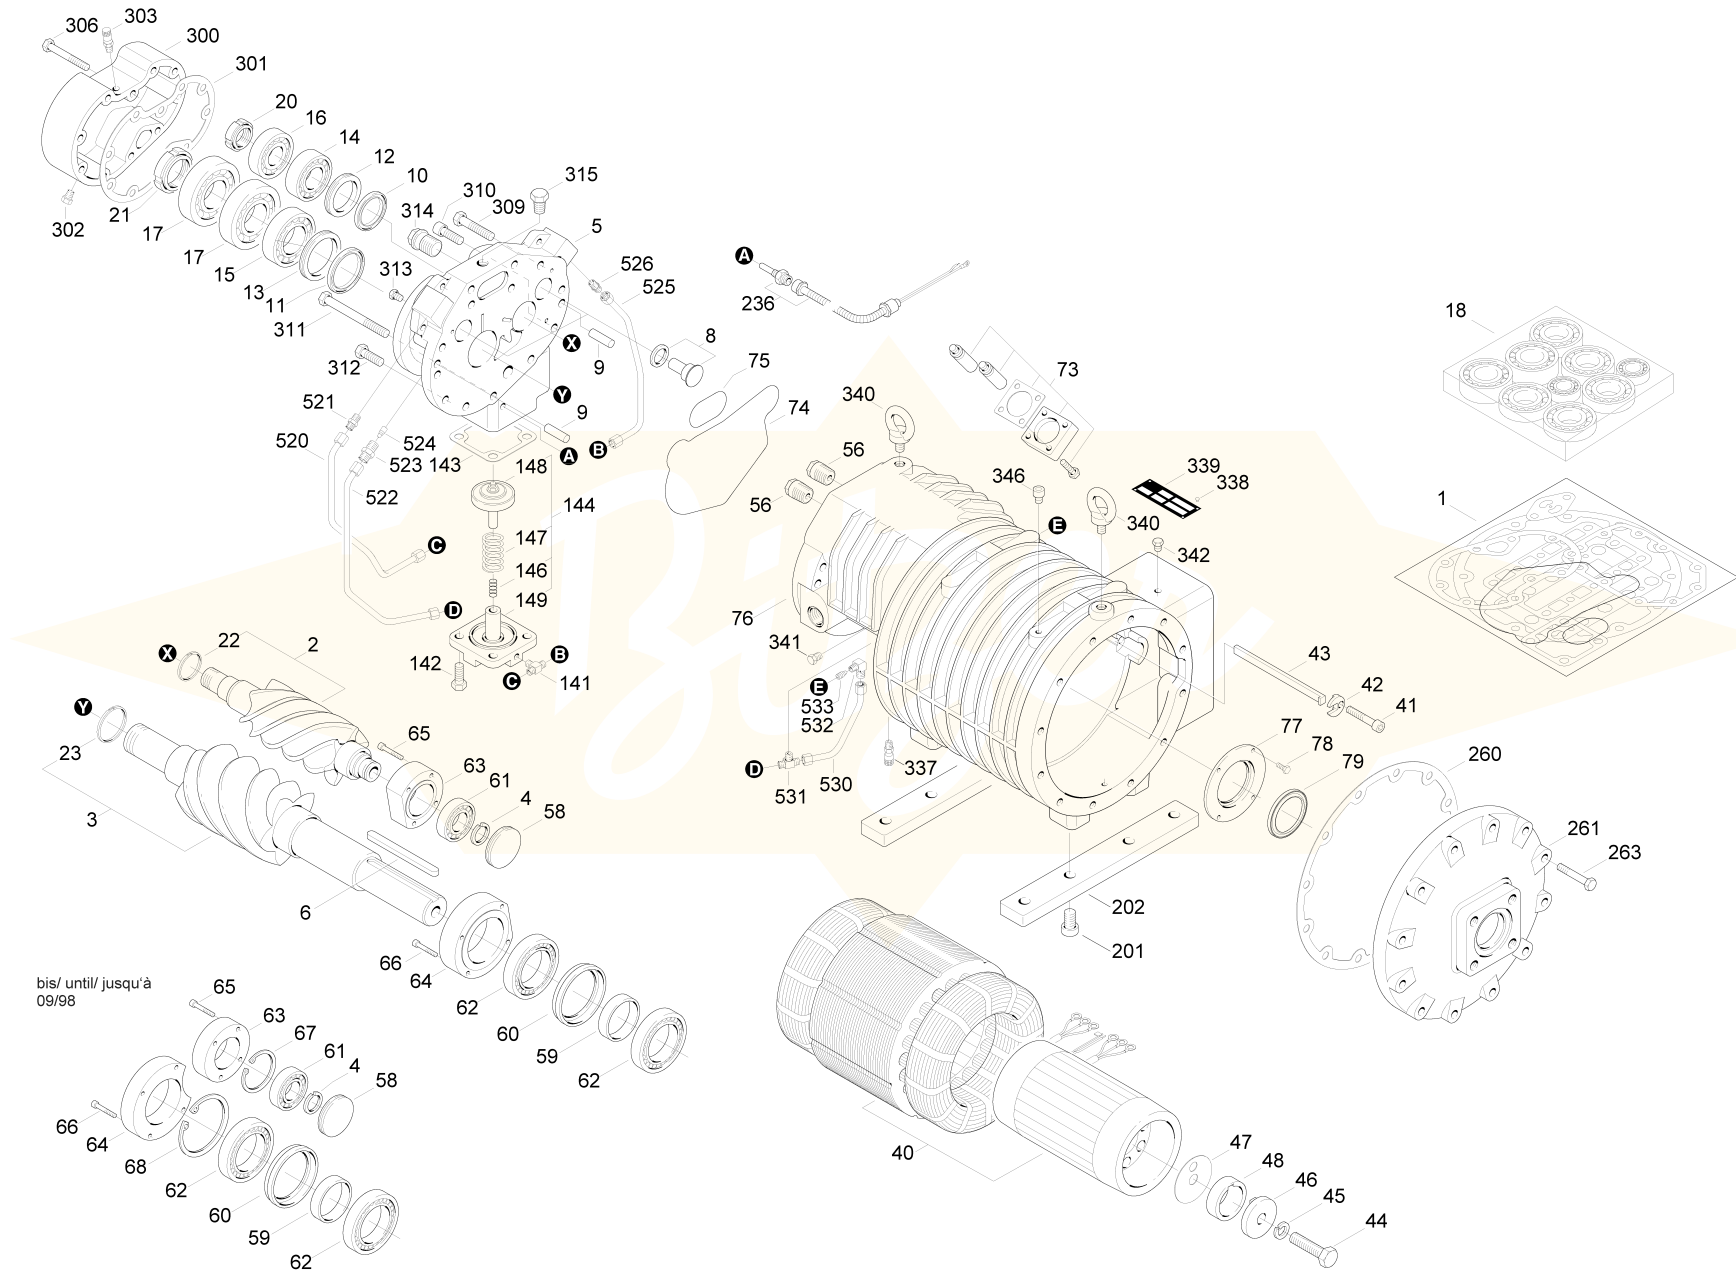

Compressor

Compressor

Item no.	Rec. Spare Part!	Article no.	Description	Quantity
46		31320501	thrust washer	1
42		31401503	thrust piece	1
148		36910201	threaded bolt	1
141		36601901	T-screwed joint	1
531		36601901	T-screwed joint	1
12		31301223	spacer washer	1
64		31300440	spacer washer	1
13		31301224	Spacer Washer	1
63		31300441	spacer washer	1
59		31402102	spacer ring	1
60		31402101	spacer ring	1
4		38224206	snap ring	1
341		36611002	Sealing Plug	1
342		36611001	Sealing plug	1
313		36611001	Sealing plug	1
302		36611001	Sealing plug	1
315		36611009	sealing plug	1
314		36611005	sealing plug	1
337		36150101	Schrader Valve	1
303		36150101	Schrader Valve	1
18		38660103	roller bearing, kit	1
67		38223108	Retaining ring with lugs	1

Compressor

Item no.	Rec. Spare Part!	Article no.	Description	Quantity
68		38223115	retaining ring with lugs	1
236	✓	34703201	PTC-sensor	1
146		32500050	pressure spring	1
147		32500030	pressure spring	1
56	✓	36110002	pressure relief valve	2
22		37410021	piston ring	1
23		37410014	piston ring	1
8		31421203	piston	2
523		31410601	Pipe Screwed Joint	1
521		36601507	Pipe Screwed Joint	1
526		36601507	Pipe Screwed Joint	1
9		38301107	parallel pin	2
6		38400128	parallel key	1
533		36100005	oil orifice	1
524		36100005	oil orifice	1
530		36060813	oil line	1
520		36060515	oil line	1
522		36060507	oil line	1
525		36060514	oil line	1
75		37200401	O-ring	1
74		37200322	O-ring	1
339		3780..	name plate	1