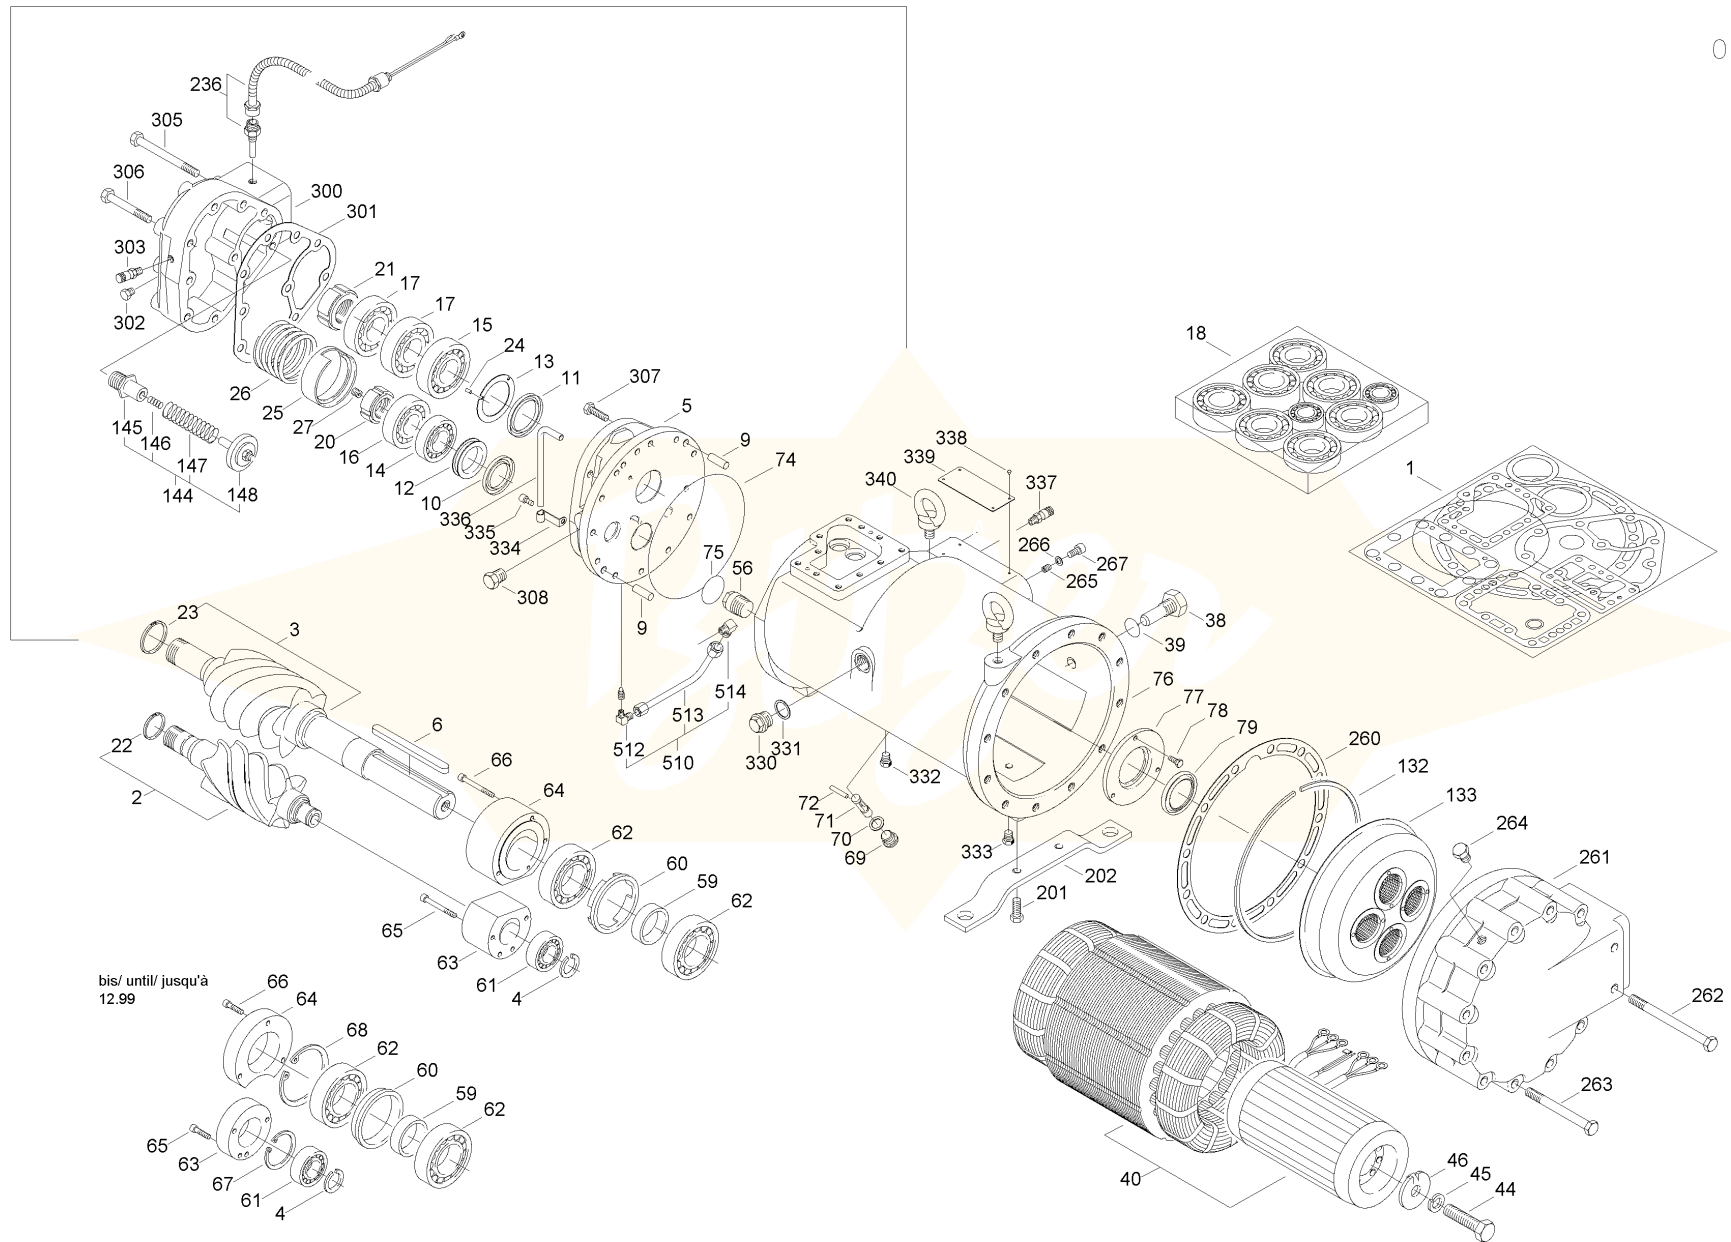

Compressor

0

Compressor

Item no.	Rec. Spare Part!	Article no.	Description	Quantity
46		31300102	thrust washer	1
148		36910202	threaded bolt	1
133	✓	36200402	suction gas filter	1
12		31301201	spacer washer	1
64		31300424	spacer washer	1
63		31300425	spacer washer	1
60		31402106	spacer ring	1
59		31402107	spacer ring	1
4		38224202	snap ring	1
25		31102601	sleeve	1
330		36611413	sealing screw	1
302		36611001	Sealing plug	1
308		36611009	sealing plug	1
264		36611002	Sealing Plug	1
333		36611002	Sealing Plug	1
332		36611001	Sealing plug	1
303		36150101	Schrader Valve	1
337		36150101	Schrader Valve	1
18		38660104	roller bearing, kit	1
132		32591001	retaining ring with lugs	1
236	✓	34703201	PTC-sensor	1
147		32500035	pressure spring	1

Compressor

Item no.	Rec. Spare Part!	Article no.	Description	Quantity
26		32500047	pressure spring	1
146		32500054	pressure spring	1
56	✓	36110002	pressure relief valve	1
22		37410018	piston ring	1
23		37410017	piston ring	1
9		38301108	Parallel Pin	2
6		38400124	parallel key	1
510		36060125	oil line	1
513		36060528	oil line	1
74		37200319	O-ring	1
39		37200313	O-ring	1
75		37200107	O-ring	1
27		31400814	nozzle,	1
265		31400811	nozzle,	1
339		3780..	name plate	1
3		30257425	male rotor, kit	1
79		38250015	lip seal	1
261		30521901	housing cover	1
145		31411303	housing	1
76		30022101	housing	1
262		38005711	hexagon head screw	2
44		38016601	hexagon head screw	1