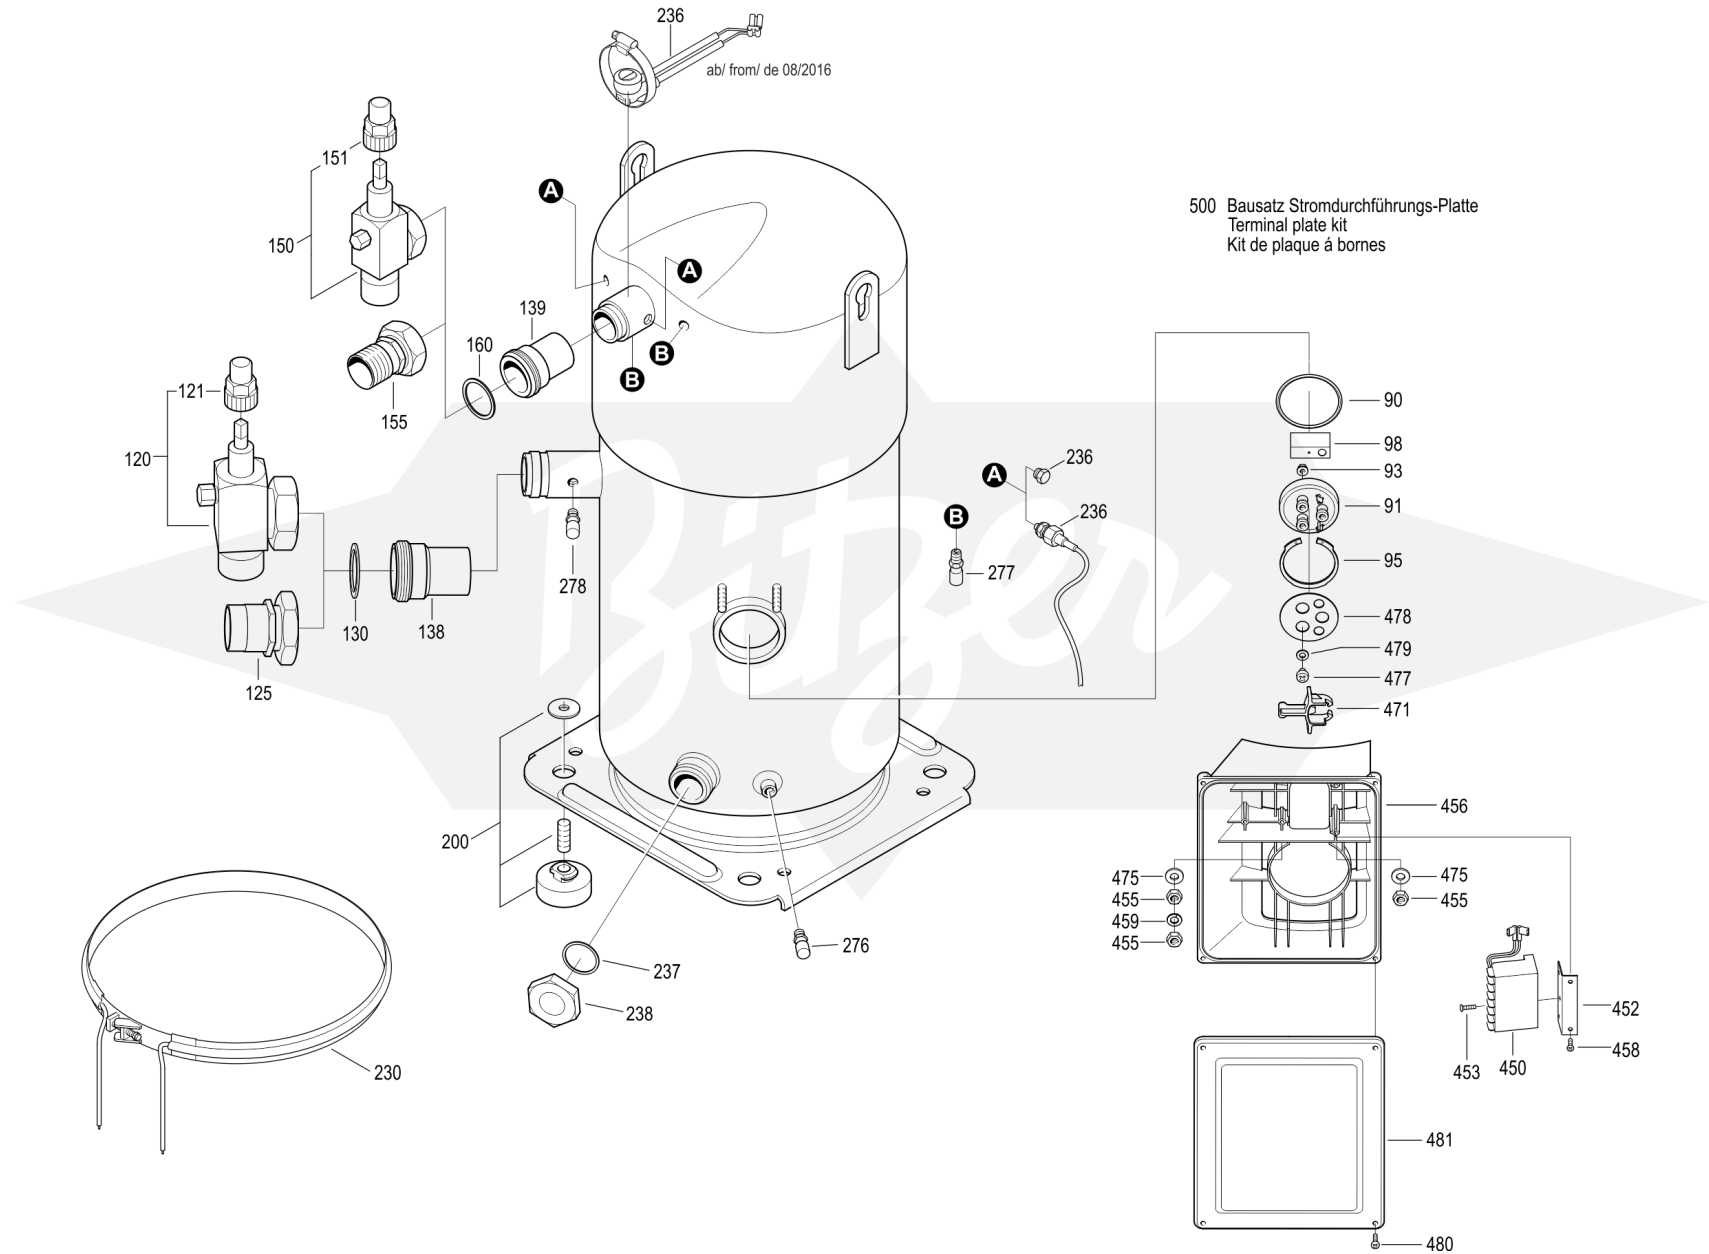

Compressor

Compressor

Item no.	Rec. Spare Part!	Article no.	Description	Quantity
479		38200153	Washer	3
475		38201152	washer	2
145		36139307	Valve, kit rotalock	1
500		34344001	Terminal plate kit	1
91		34550017	Terminal plate	1
456		37512501	Terminal box	1
459		38220154	single coil spring washer	1
238		36182901	Sight glass	1
150		36132111	Shut-Off Valve	1
120		36132112	Shut-off valve	1
278		36150121	Schrader valve	1
277		36150121	Schrader valve	1
276		36150121	Schrader valve	1
95		38223202	Retaining ring with lugs	1
121		36620119	Protective Cap	1
151		36620119	Protective Cap	1
450	2	34703504	protection device	1
155		36600007	pipe connection	1
125		36600022	pipe connection	1
453		38051501	Pan head screw	2
458		38051501	Pan head screw	2
480		38050753	Oval head screw	4

Compressor

Item no.	Rec. Spare Part!	Article no.	Description	Quantity
90		37200341	O-ring	1
139		00000003	not separately deliverable	1
138		00000003	not separately deliverable	1
471		37500804	Insulating plate	1
478		37591303	Insulating foil	1
98		37591801	Insulating foil	1
455		38110155	hexagon nut	3
93		38110801	hexagon nut	3
130		37220006	Gasket ring	1
237		37220004	gasket	1
160		37220004	gasket	1
452		32496401	Fixing Plate	1
236		34705401	Discharge gas temp protection, kit	1
200		37002401	Damper elements	1
477		38050151	cross recessed raised screw	3
481		37511601	Cover	1
230	✓	34325602	Band heater	1
140		31321002	Adapter, Kit Rotalock	1