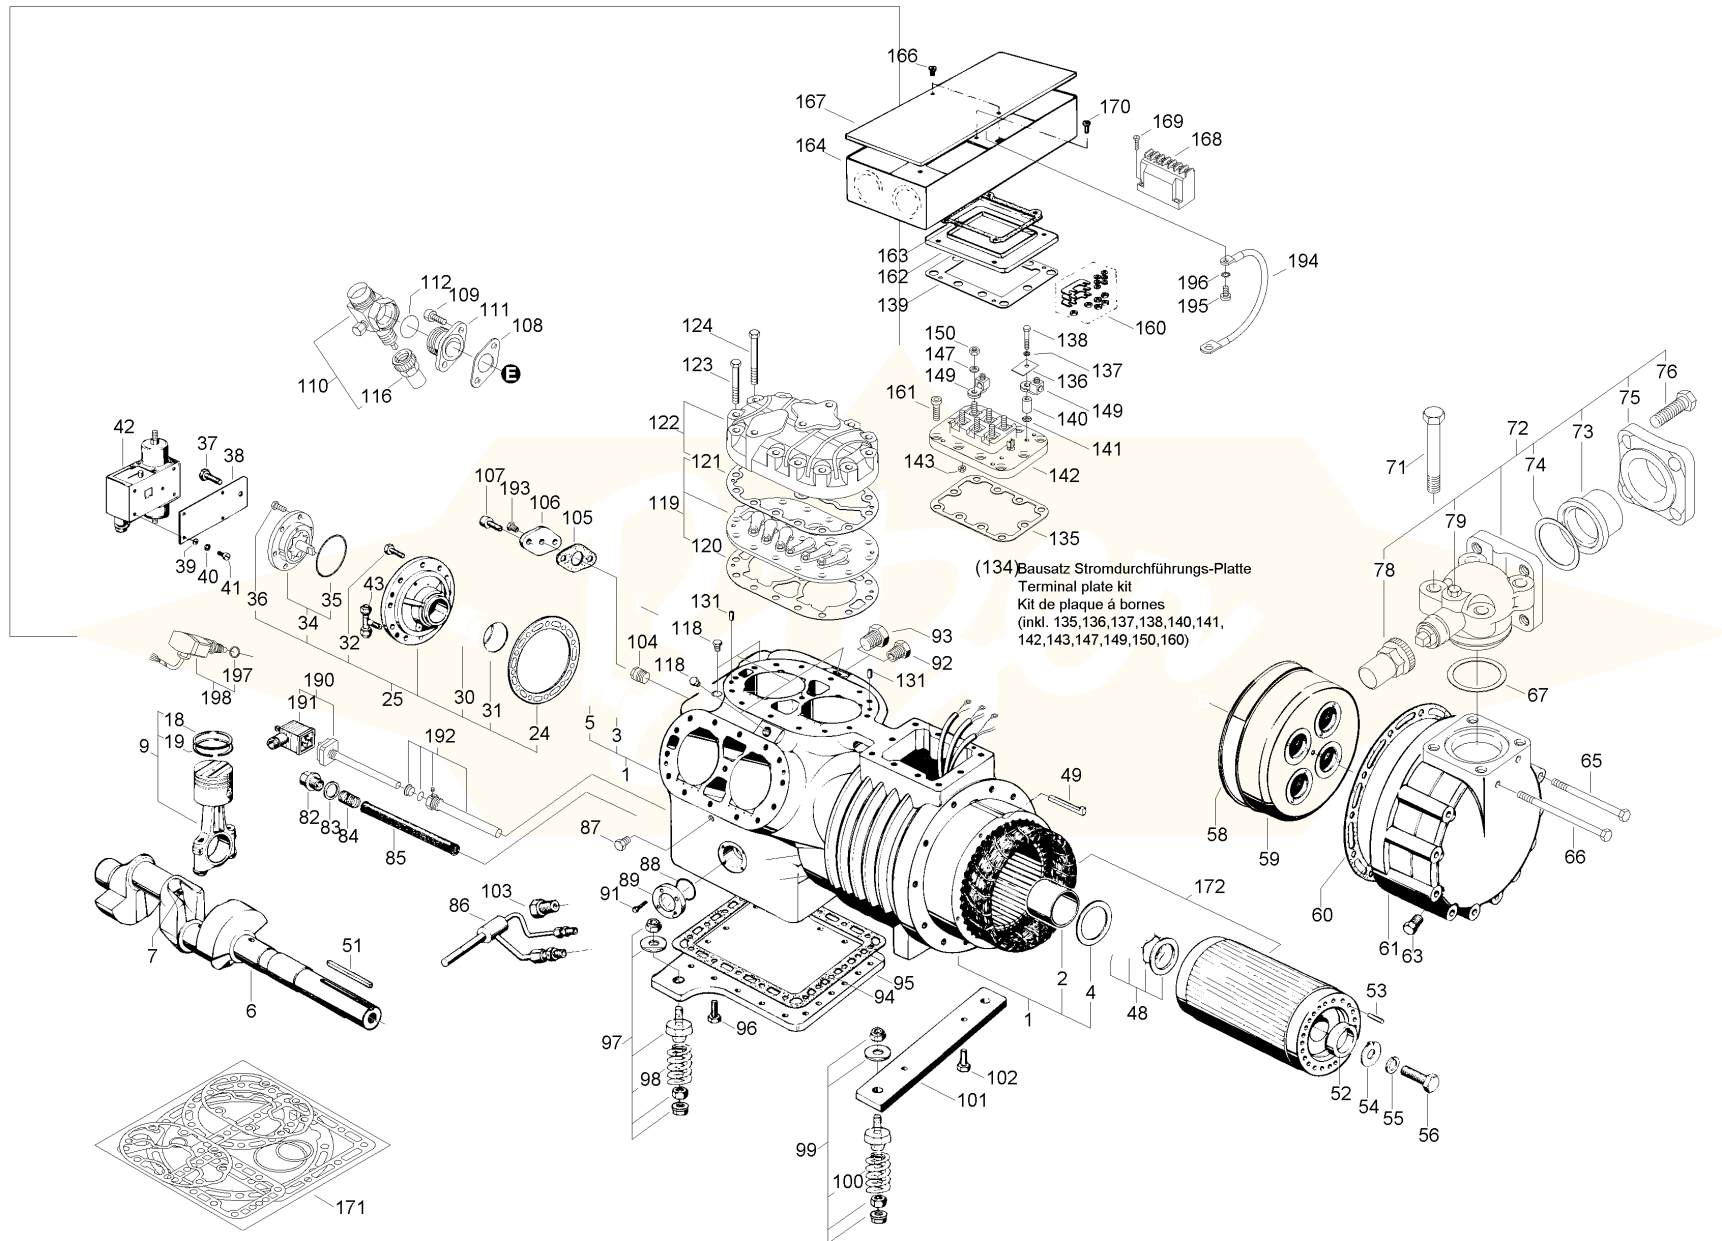

Compressor - version 2 - from 04.2013

Compressor - version 2 - from 04.2013

Item no.	Rec. Spare Part!	Article no.	Description	Quantity
2		31110004	bearing bush	1
3		31110005	bearing bush	1
30		31110004	bearing bush	1
25	✓	30512503	bearing cover complete	1
106		36701515	blind flange	1
95		32030704	bottom plate	1
172		34631846	built-in motor	1
194		34400604	cable	1
149		30291502	cable connector	7
162		32120201	centering plate	1
41		38050751	cheese head screw	2
32		38030632	Cheese Head Screw	10
109		38030623	Cheese Head Screw	2
166		38050851	Cheese head screw	6
161		38030689	cheese head screw	10
75		36712102	Clamping Plate	1
19		38231022	compression ring	6
18		38230055	compression ring	6
10		30211552	connecting rod	6
9		30229867	connecting rod / piston	6
160		34341301	conversion kit	1
167		30591445	Cover	1

Compressor - version 2 - from 04.2013

Item no.	Rec. Spare Part!	Article no.	Description	Quantity
190	✓	34321312	Crankcase heater	1
6		30100710	crankshaft	1
195		38050152	cross recessed raised screw	1
169		38050752	Cross Recessed Raised Screw	2
122		30236038	cylinder head	3
98		32500201	damper element	2
100		32500203	damper element	2
42	✓	34732033	differential oil pressure cut-out	1
198	✓	34731911	differential oil pressure cut-out	1
191		38900201	electric connector of the machine / device	1
38		32031401	fixing plate	1
111		36702106	Flange	1
101		32730901	foot	1
103		36111001	gas equalising valve	2
163		37212001	gasket	1
121		37261603	gasket	3
120		37251109	gasket	3
175		37212401	gasket	1
108		37270405	gasket	1
176		37213802	gasket	1
105		37270401	Gasket	1
139		37212403	gasket	1