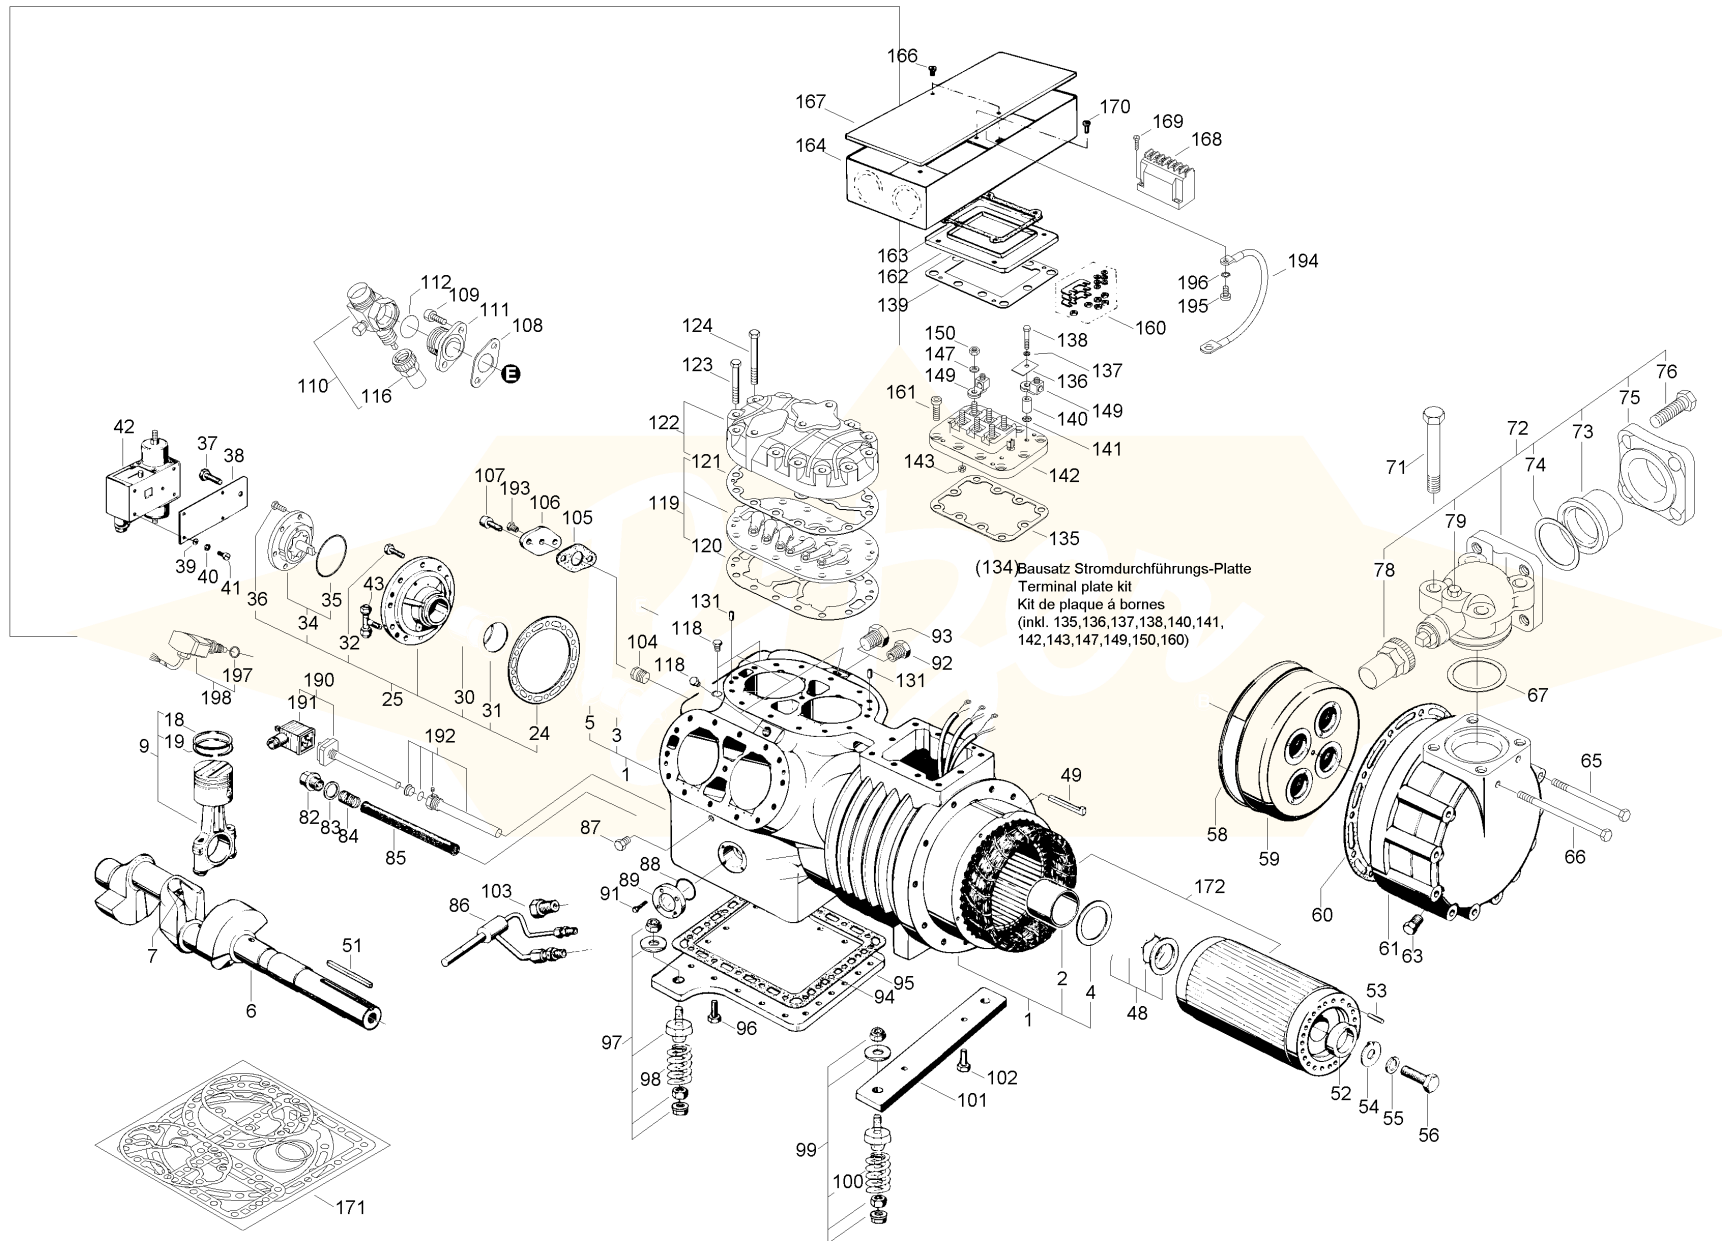

Compressor - version 2 - from 04.2013

Compressor - version 2 - from 04.2013

Item no.	Rec. Spare Part!	Article no.	Description	Quantity
16		38340106	wrist pin	6
39		38200201	washer	2
99		37000403	vibration damper set	1
97		37000401	vibration damper set	1
119	✓	30406334	valve plate	3
196		38210154	toothed washer	1
141		38210154	toothed washer	1
55		38215004	thrust washer	1
54		32050204	thrust washer	1
31		32050007	thrust washer	1
147		38215201	thrust washer	6
137		38215001	thrust washer	1
5		32050006	thrust washer	1
4		32050006	thrust washer	1
134		34341602	terminal plate kit	1
142		34550624	terminal plate	1
164		30095017	terminal box	1
59	✓	36200402	suction gas filter	1
140		31101801	Spacer Sleeve	1
40		38220151	single coil spring washer	2
89	✓	36180202	sight glass	1
72	✓	36133804	Shut-Off Valve	1

Compressor - version 2 - from 04.2013

Item no.	Rec. Spare Part!	Article no.	Description	Quantity
104	✓	36111006	Pressure relief valve	2
15		30223396	piston	6
73		36532103	Pipe Connection	1
131		32700001	parallel pin	6
51		38400118	parallel key	1
170		38050154	Oval head screw	4
86		36011006	oil return system	1
34		36250302	oil pump	1
26		36110101	oil pressure relief valve	1
85	✓	36200301	oil filter	1
35		37200119	O-ring	1
88	✓	37200315	O-ring	1
136		34595001	Metal Plate For Grounding	1
53		00000011	is not required for this type !	0
52		00000011	is not required for this type !	0
62		37710854	Insulation	1
61		30521901	housing cover	1
1		30002806	housing	1
37		38033901	Hexsocket Cheese Head Screw	2
150		38130105	hexagon nut	6
143		38110801	hexagon nut	6
76		38010909	Hexagon Head Screw	4