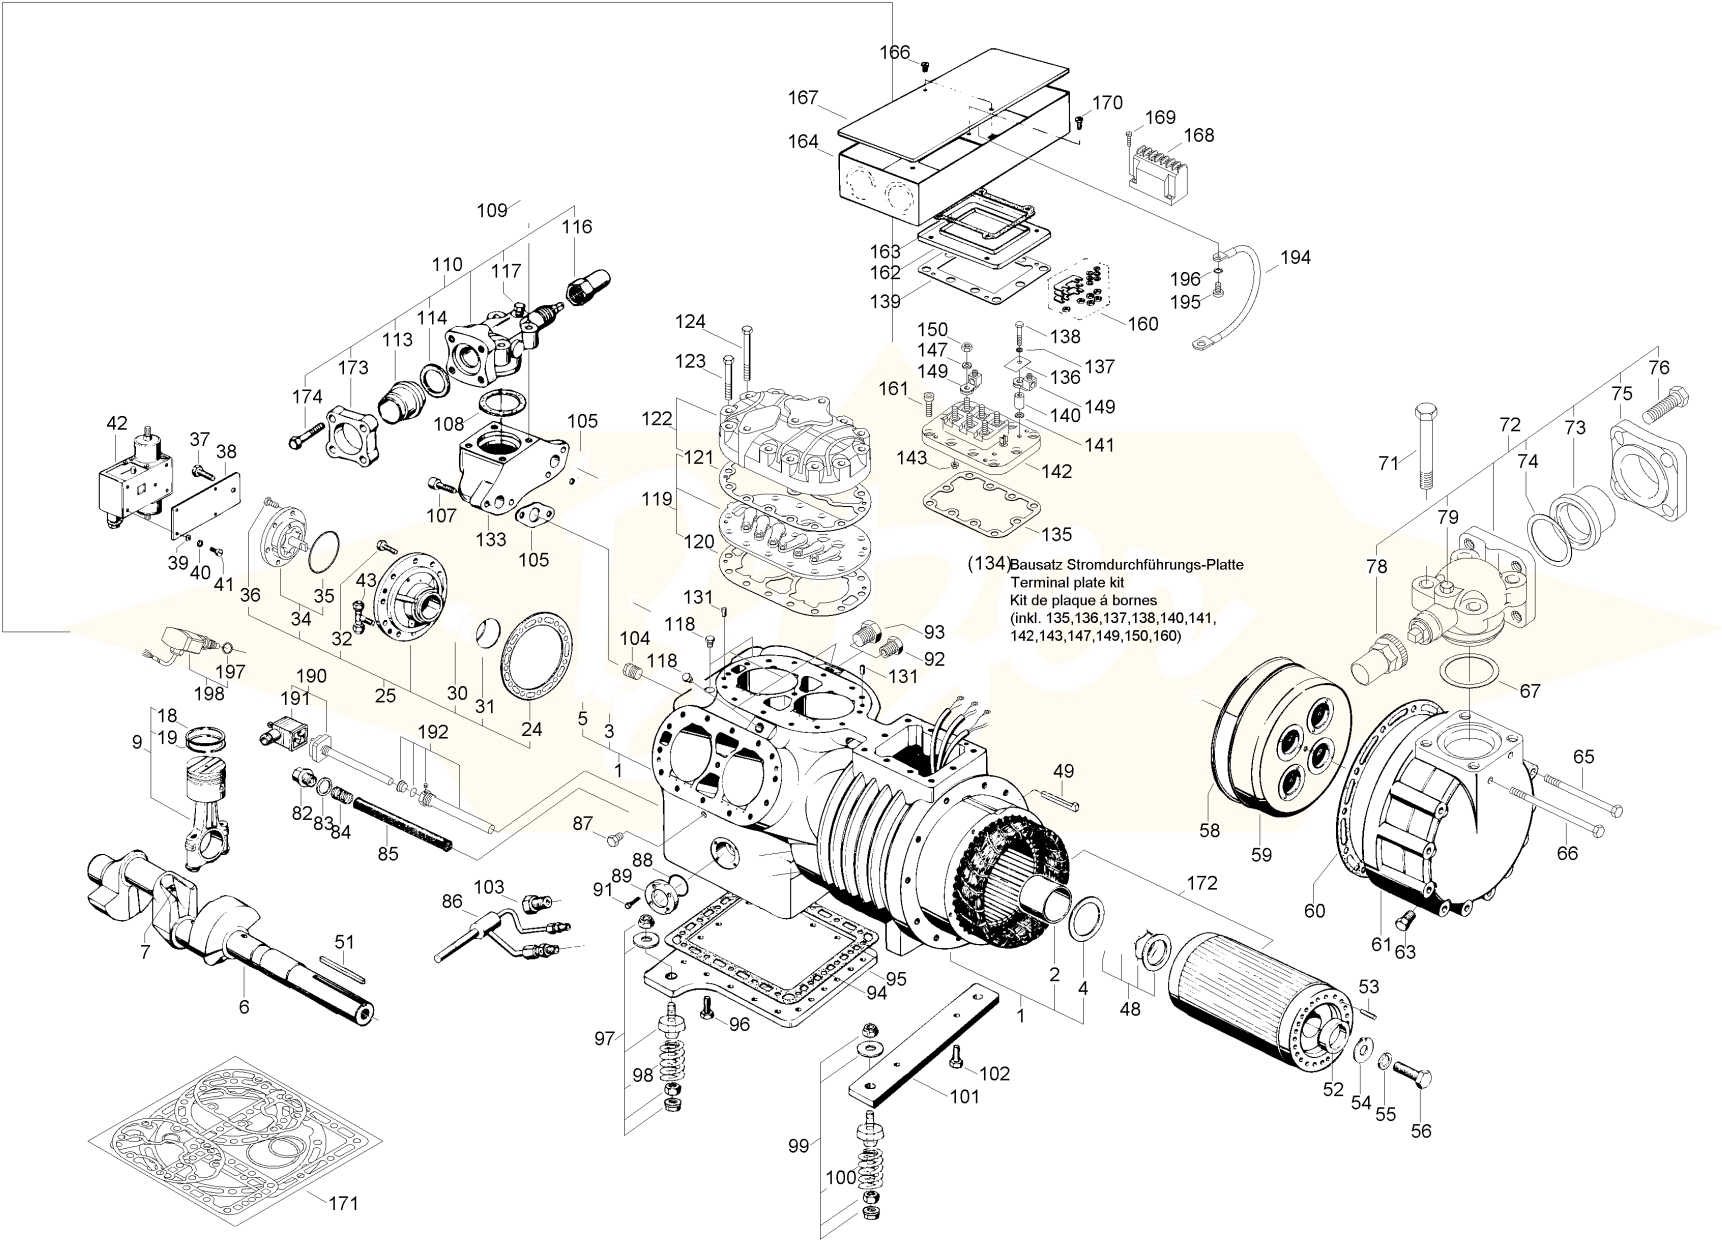

Compressor - version 2 - from 04.2013

Compressor - version 2 - from 04.2013

Item no.	Rec. Spare Part!	Article no.	Description	Quantity
16		38340126	wrist pin	6
39		38200201	washer	2
97		37000401	vibration damper set	1
99		37000403	vibration damper set	1
119	✓	30406335	valve plate	3
141		38210154	toothed washer	1
196		38210154	toothed washer	1
4		32050006	thrust washer	1
5		32050006	thrust washer	1
54		32050204	thrust washer	1
55		38215004	thrust washer	1
147		38215201	thrust washer	6
31		32050007	thrust washer	1
137		38215001	thrust washer	1
134		34341602	terminal plate kit	1
142		34550624	terminal plate	1
164		30095017	terminal box	1
59	✓	36200402	suction gas filter	1
140		31101801	Spacer Sleeve	1
40		38220151	single coil spring washer	2
89	✓	36180202	sight glass	1
110	✓	36133801	shut-off valve	1

Compressor - version 2 - from 04.2013

Item no.	Rec. Spare Part!	Article no.	Description	Quantity
104	✓	36111006	Pressure relief valve	2
15		30223395	Piston	6
113		36532114	pipe connection	1
73		36532103	Pipe Connection	1
131		32700001	parallel pin	6
51		38400124	parallel key	1
170		38050154	Oval head screw	4
86		36011006	oil return system	1
34		36250302	oil pump	1
26		36110101	oil pressure relief valve	1
85	✓	36200301	oil filter	1
35		37200119	O-ring	1
88	✓	37200315	O-ring	1
136		34595001	Metal Plate For Grounding	1
53		00000011	is not required for this type !	0
52		00000011	is not required for this type !	0
133		30090301	intermediate flange	1
62		37710852	Insulation	1
61		30590003	housing cover	1
1		30002807	housing	1
37		38033901	Hexsocket Cheese Head Screw	2
150		38130105	hexagon nut	6