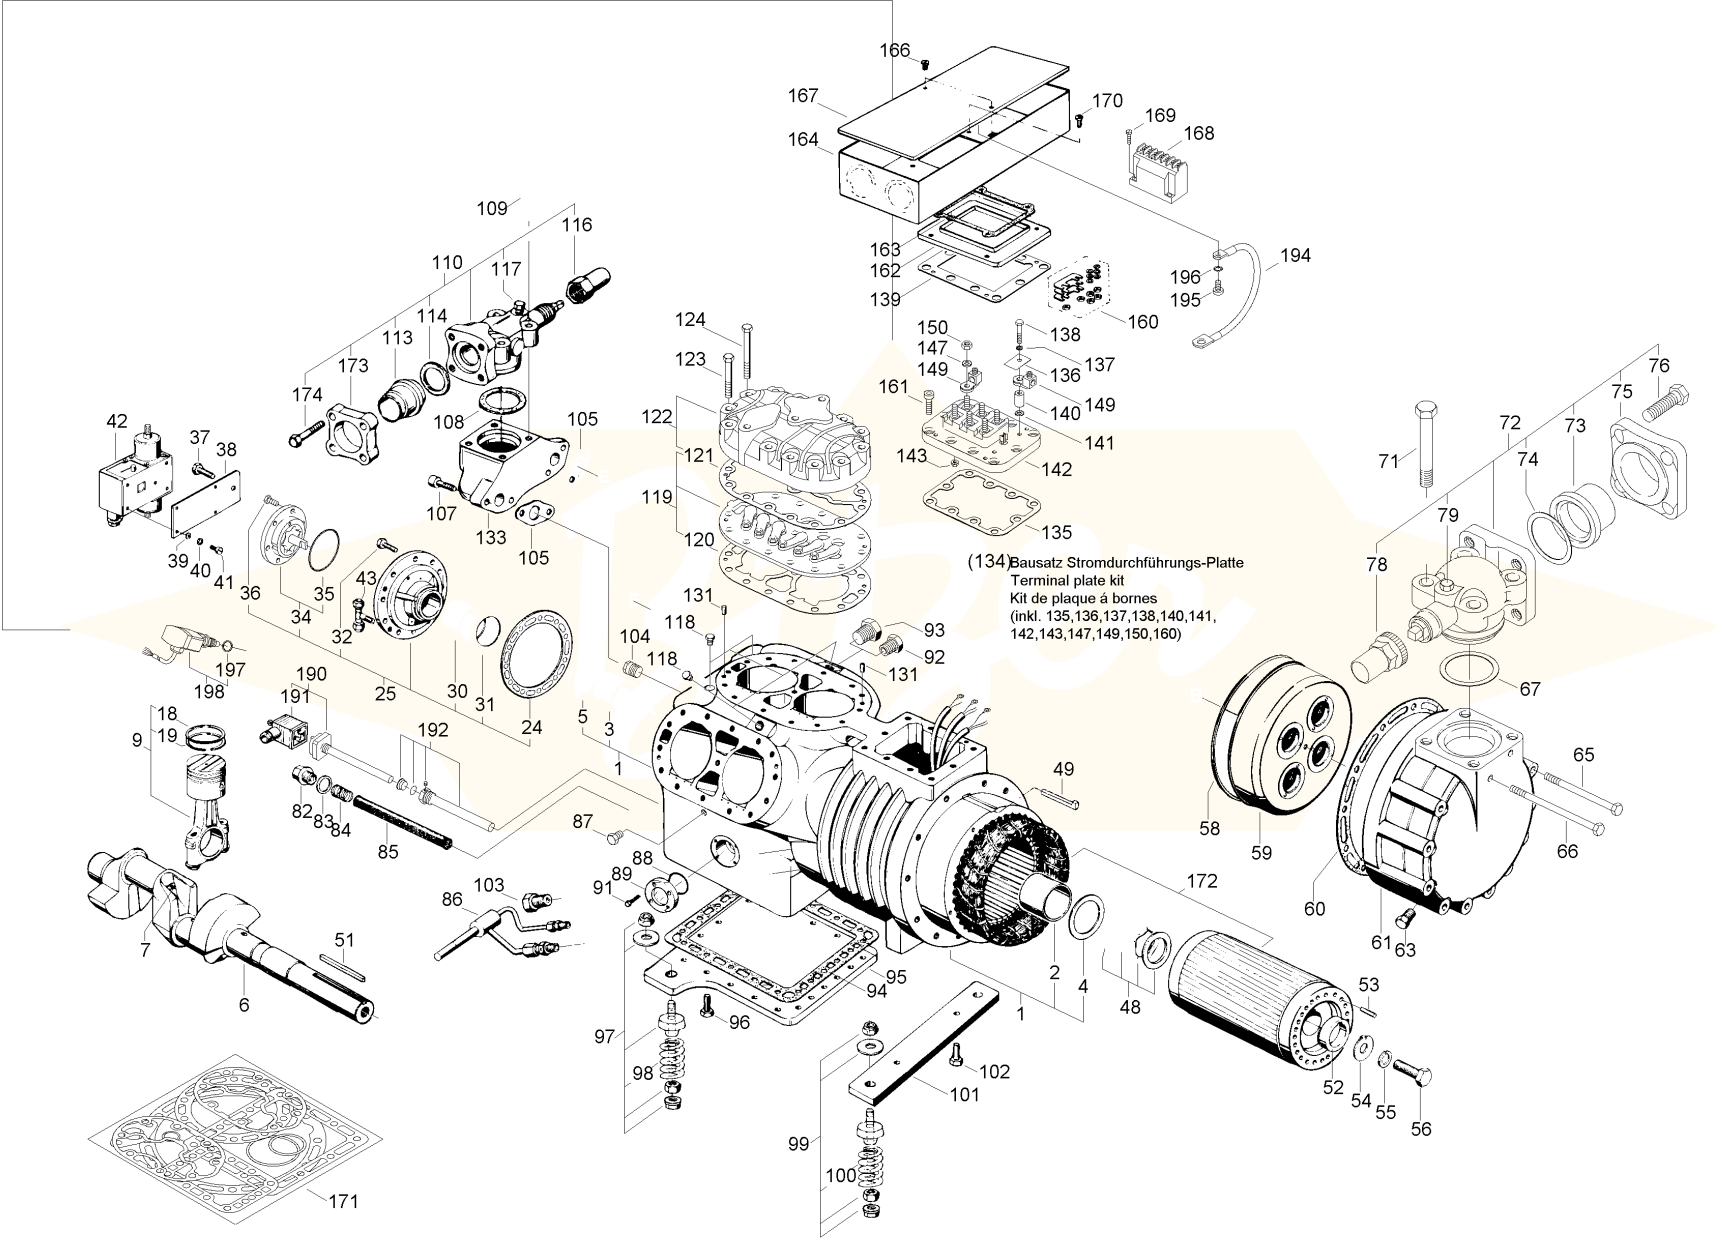

Compressor - version 2 - from 04.2013

Compressor - version 2 - from 04.2013

Item no.	Rec. Spare Part!	Article no.	Description	Quantity
16		38340126	wrist pin	6
39		38200201	washer	2
97		37000401	vibration damper set	1
99		37000403	vibration damper set	1
119	✓	30406335	valve plate	3
141		38210154	toothed washer	1
196		38210154	toothed washer	1
4		32050006	thrust washer	1
5		32050006	thrust washer	1
54		32050204	thrust washer	1
55		38215004	thrust washer	1
147		38215201	thrust washer	6
31		32050007	thrust washer	1
137		38215001	thrust washer	1
134		34341602	terminal plate kit	1
142		34550624	terminal plate	1
164		30095017	terminal box	1
59	✓	36200402	suction gas filter	1
140		31101801	Spacer Sleeve	1
40		38220151	single coil spring washer	2
89	✓	36180202	sight glass	1
110	✓	36133801	shut-off valve	1

Compressor - version 2 - from 04.2013

Item no.	Rec. Spare Part!	Article no.	Description	Quantity
104	✓	36111006	Pressure relief valve	2
15		30223395	Piston	6
113		36532114	pipe connection	1
73		36532103	Pipe Connection	1
131		32700001	parallel pin	6
51		38400124	parallel key	1
170		38050154	Oval head screw	4
86		36011006	oil return system	1
34		36250302	oil pump	1
26		36110101	oil pressure relief valve	1
85	✓	36200301	oil filter	1
35		37200119	O-ring	1
88	✓	37200315	O-ring	1
136		34595001	Metal Plate For Grounding	1
53		00000011	is not required for this type !	0
52		00000011	is not required for this type !	0
133		30090301	intermediate flange	1
62		37710852	Insulation	1
61		30590003	housing cover	1
1		30002807	housing	1
37		38033901	Hexsocket Cheese Head Screw	2
150		38130105	hexagon nut	6