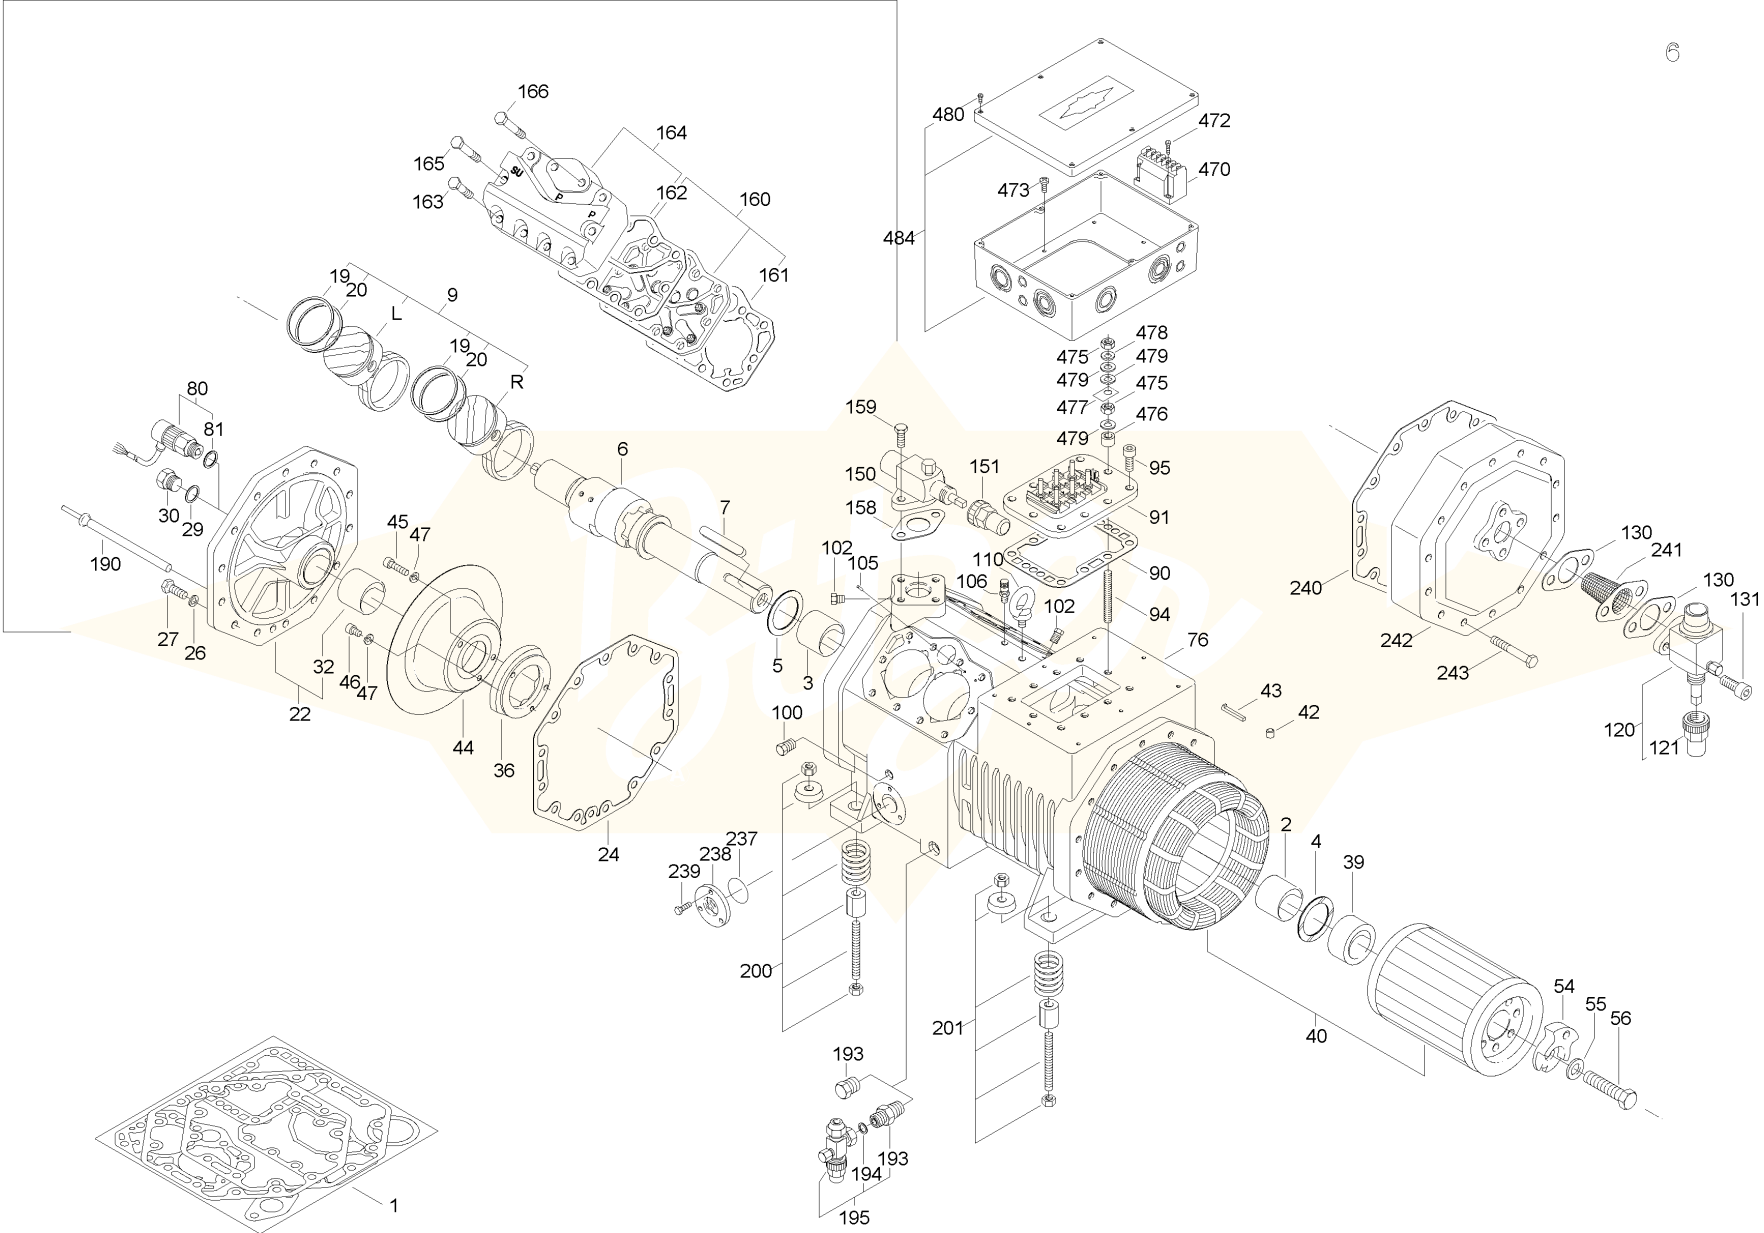

Compressor - version 2 - from 04.2013

Compressor - version 2 - from 04.2013

Item no.	Rec. Spare Part!	Article no.	Description	Quantity
46		31800002		1
54		30295203	balance weight	1
36		30292606	balance weight	1
3		31113501	Bearing bush	1
32		31113501	Bearing bush	1
2		31113501	Bearing bush	1
22		30510778	bearing cover	1
40		34626546	built-in motor	1
472		38040206	cheese head screw	2
480		38050851	Cheese head screw	6
38		38034401	Cheese Head Screw	2
45		38034401	Cheese Head Screw	2
131		38030623	Cheese Head Screw	2
19		38230099	compression ring	4
11		30213102	connecting rod	4
9		30229846	connecting rod / piston	2
190	✓	34321904	crankcase heater	1
190	✓	34321903	crankcase heater	1
190	✓	34321905	crankcase heater	1
164		30236037	cylinder head	2
55		38200105	disk	1
6		30111703	eccentric shaft	1

Compressor - version 2 - from 04.2013

Item no.	Rec. Spare Part!	Article no.	Description	Quantity
243		38005621	hexagon head screw	14
27		38015606	hexagon head screw	14
239		38010405	Hexagon head screw	3
475		38110156	hexagon nut	2
95		38030683	Hexsocket Cheese Head Screw	9
76		30008501	housing	1
242		30523501	housing cover	1
477		34595003	metal plate for grounding	1
237	✓	37200339	O-ring	1
44		32110506	oil centrifuge	1
80	✓	34733403	oil level monitoring	1
80	✓	34733404	oil monitoring system	1
195		36191401	oil service valve	1
473		38050154	Oval head screw	8
7		38400123	parallel key	1
20		38231040	piston ring	4
471	✓	34701915	protection device	2
470	2	34703504	protection device	1
470	✓	34702805	protection device	
470	✓	34702804	protection device	1
470	2	34703504	protection device	1
121		36620119	Protective Cap	1