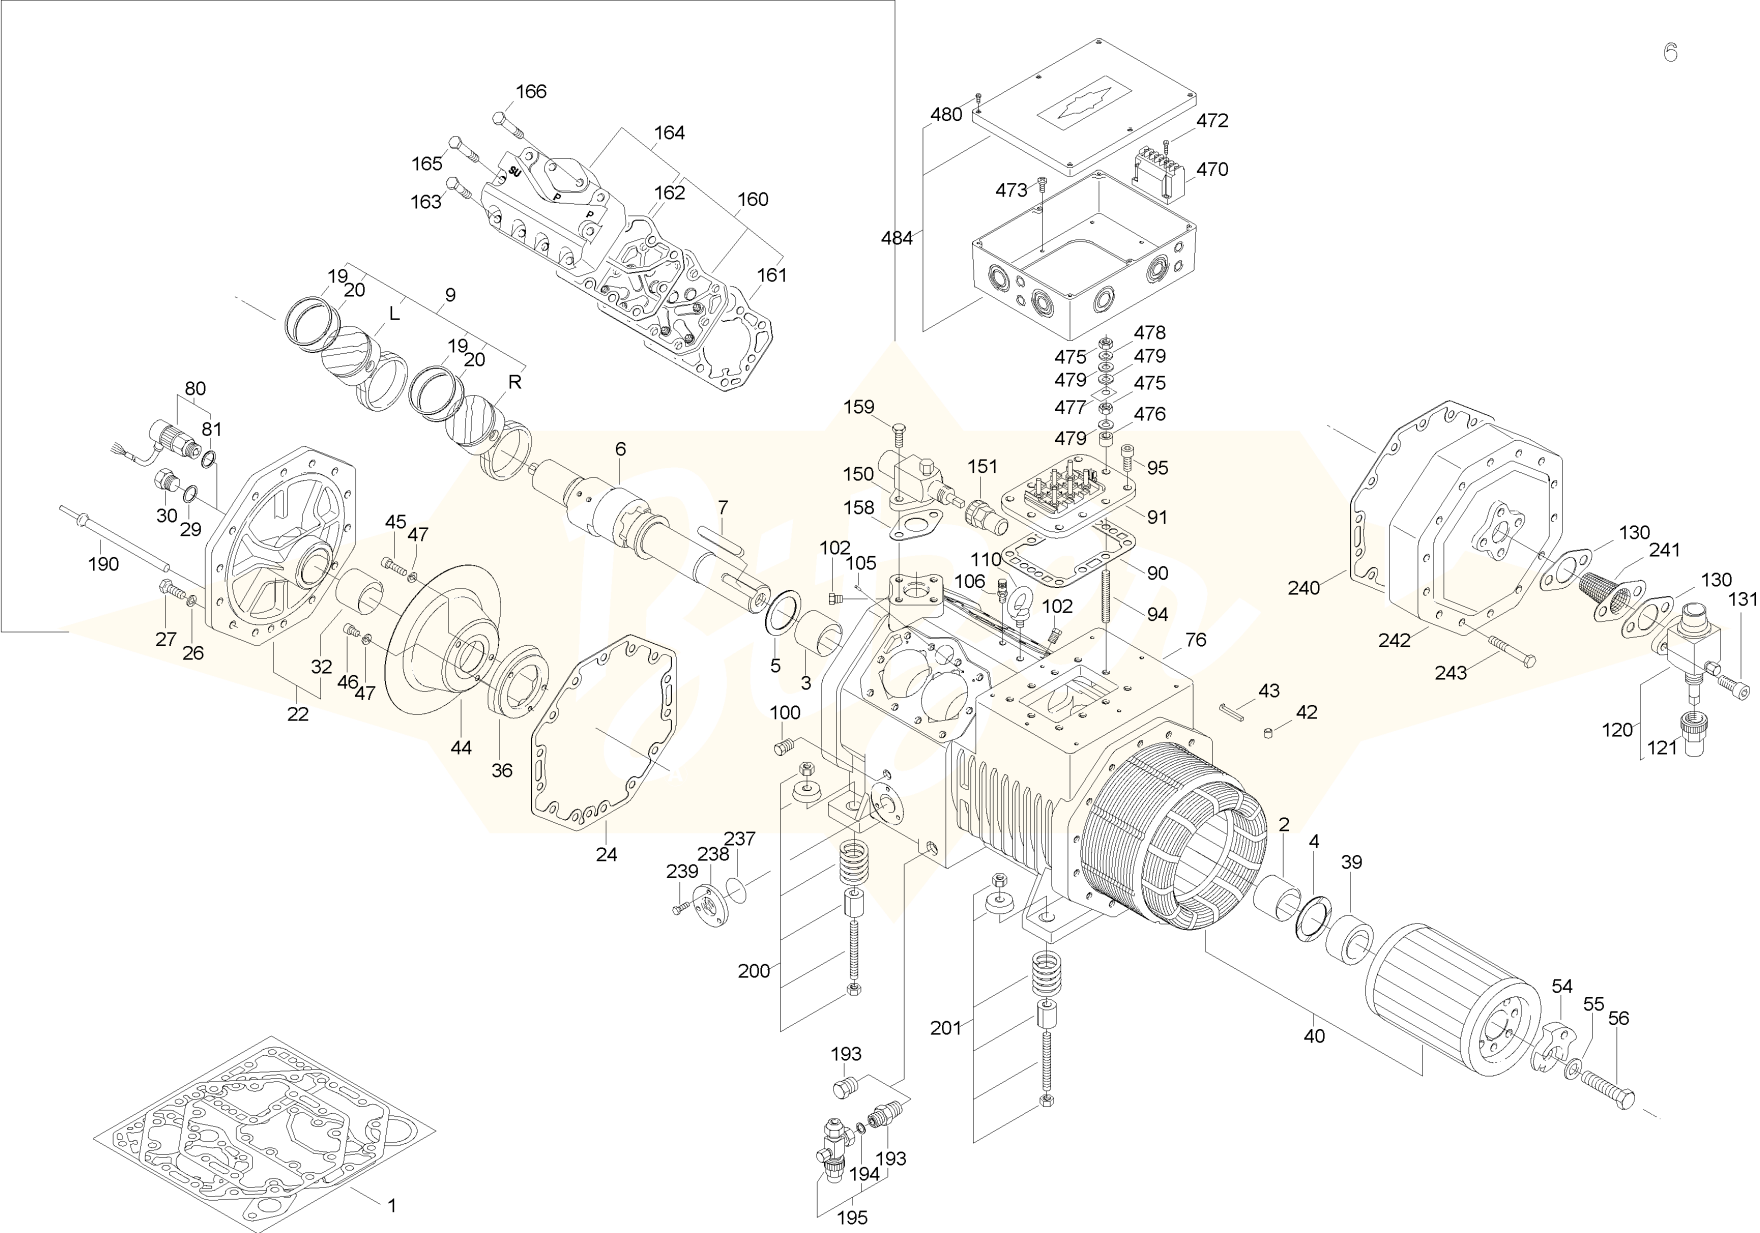

Compressor - version 2 - from 04.2013

Compressor - version 2 - from 04.2013

Item no.	Rec. Spare Part!	Article no.	Description	Quantity
17		38340144	wrist pin	4
471		38200201	washer	2
479		38200204	Washer	3
200		37000305	vibration damper set	1
201		37000307	vibration damper set	1
160	✓	30406329	valve plate	2
5		32050010	thrust washer	1
4		32050010	thrust washer	1
47		38215201	thrust washer	3
94		38091201	threaded bolt	1
96		34550701	terminal plate	1
91		34550603	terminal plate	1
484		34350702	terminal box	1
241	✓	36200115	suction gas filter	1
476		31101209	spacer sleeve	1
39		31100403	spacer sleeve	1
478		38220155	Single Coil Spring Washer	1
238	✓	36180203	sight glass	1
120	✓	36131519	shut-off valve	1
150	✓	36131513	shut-off valve	1
42		38035801	Set screw	1
30		38091003	Sealing Screw	1

Compressor - version 2 - from 04.2013

Item no.	Rec. Spare Part!	Article no.	Description	Quantity
100		36611002	Sealing Plug	1
102		36610001	Sealing Plug	3
193		31410421	screwed nipple	1
106		36150101	Schrader Valve	1
18		38223118	retaining ring with lugs	8
121		36620119	Protective Cap	1
151		36620119	Protective Cap	1
470	2	34703504	protection device	1
470	✓	34702804	protection device	1
470	2	34703504	protection device	1
470	✓	34702805	protection device	1
20		38231041	piston ring	4
19		38230301	piston ring	4
7		38400123	parallel key	1
473		38050154	Oval head screw	8
195		36191401	oil service valve	1
80	✓	34733403	oil level monitoring	1
44		32110506	oil centrifuge	1
237	✓	37200339	O-ring	1
477		34595003	metal plate for grounding	1
242		30523501	housing cover	1
76		30008502	housing	1