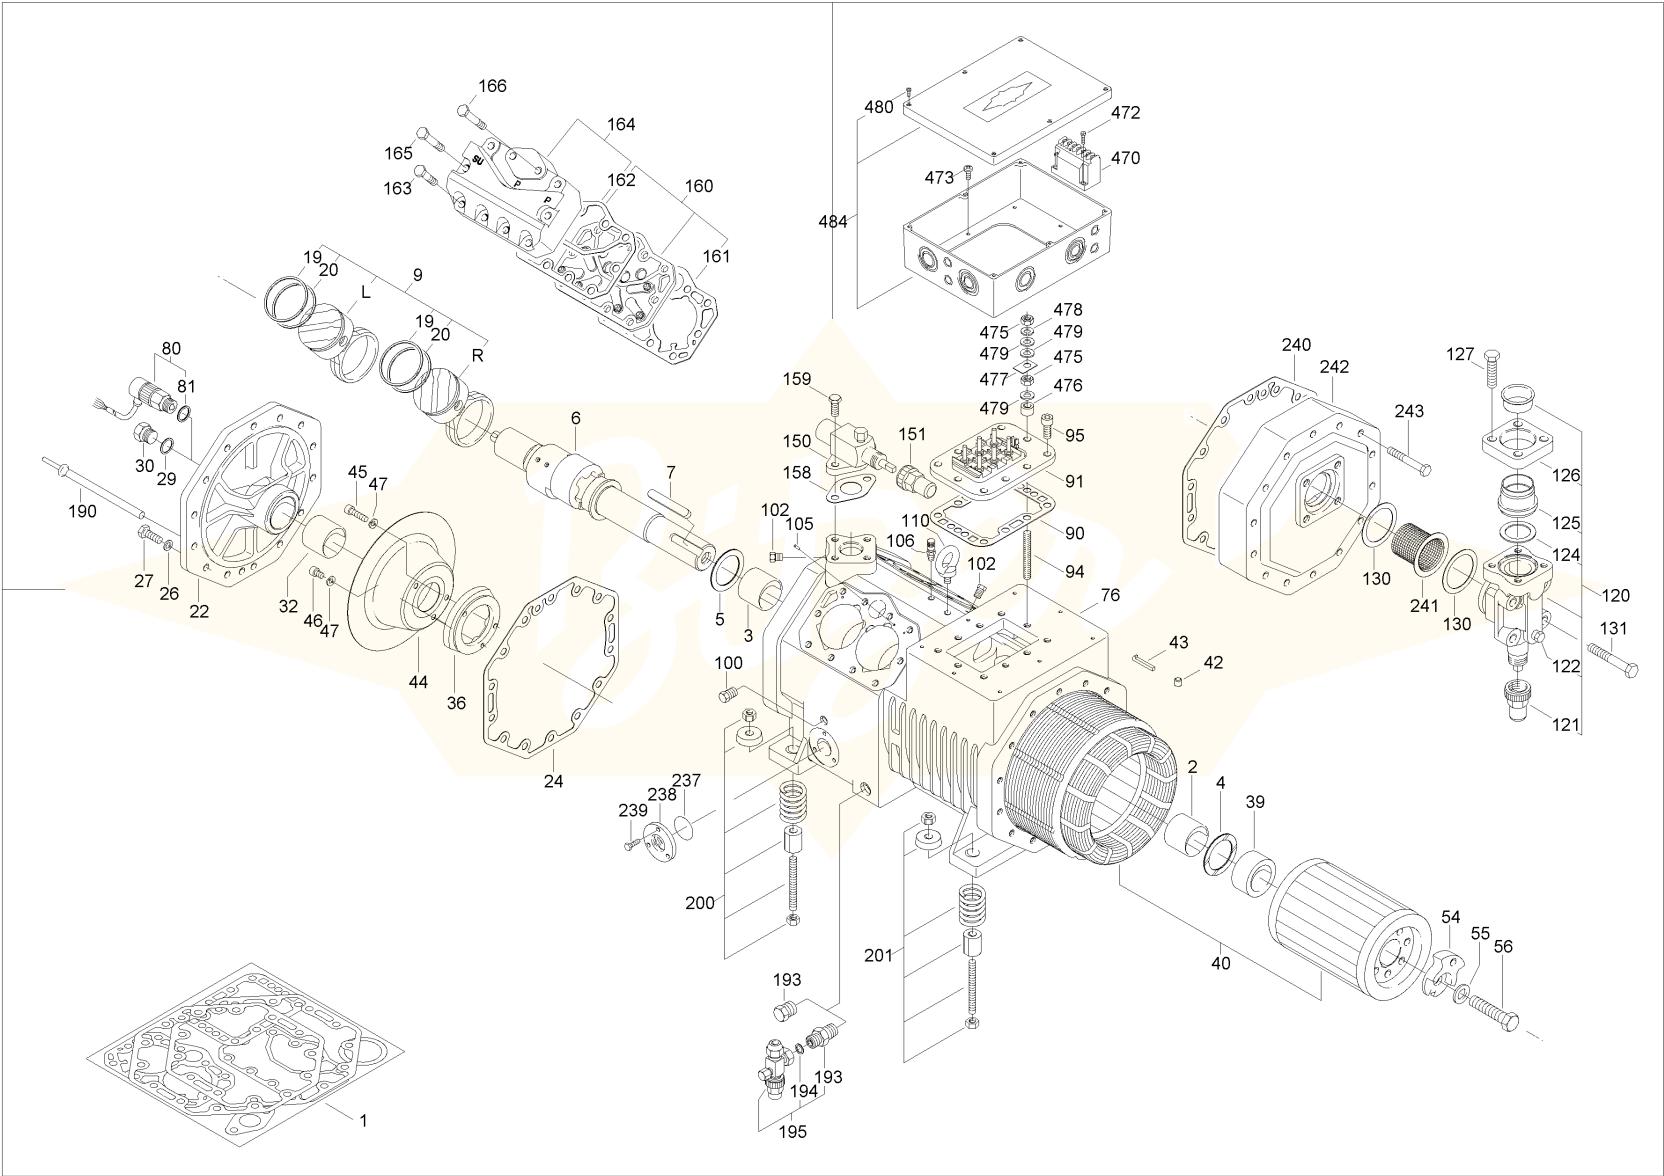

## Compressor - version 2 - from 04.2013

Item no.	Rec. Spare Part!	Article no.	Description	Quantity
17		38340145	wrist pin	4
471		38200201	washer	2
479		38200204	Washer	3
200		37000305	vibration damper set	1
201		37000307	vibration damper set	1
160	✓	30406330	valve plate	2
4		32050010	thrust washer	1
5		32050010	thrust washer	1
47		38215201	thrust washer	3
37		38215201	thrust washer	2
94		38091201	threaded bolt	1
91		34550701	terminal plate	1
96		34550701	terminal plate	1
484		34350702	terminal box	1
241	✓	36200108	suction gas filter	1
476		31101209	spacer sleeve	1
39		31100402	spacer sleeve	1
478		38220155	Single Coil Spring Washer	1
238	✓	36180203	sight glass	1
120	✓	36133801	shut-off valve	1
150	✓	36131513	shut-off valve	1
42		38035801	Set screw	1

## Compressor - version 2 - from 04.2013

Item no.	Rec. Spare Part!	Article no.	Description	Quantity
82		36612401	sealing screw	1
30		38091003	Sealing Screw	1
122		36611008	Sealing Plug	1
100		36611002	Sealing Plug	1
102		36610001	Sealing Plug	3
193		31410421	screwed nipple	1
106		36150101	Schrader Valve	1
18		38223118	retaining ring with lugs	8
121		36620122	Protective Cap	1
151		36620119	Protective Cap	1
470	✓	34702804	protection device	1
470	2	34703504	protection device	1
470	2	34703504	protection device	1
470	✓	34702805	protection device	1
19		38230302	piston ring	4
20		38231042	piston ring	4
125		36532114	pipe connection	1
7		38400122	parallel key	1
473		38050154	Oval head screw	8
195		36191401	oil service valve	1
80	✓	34733403	oil level monitoring	1
44		32110506	oil centrifuge	1