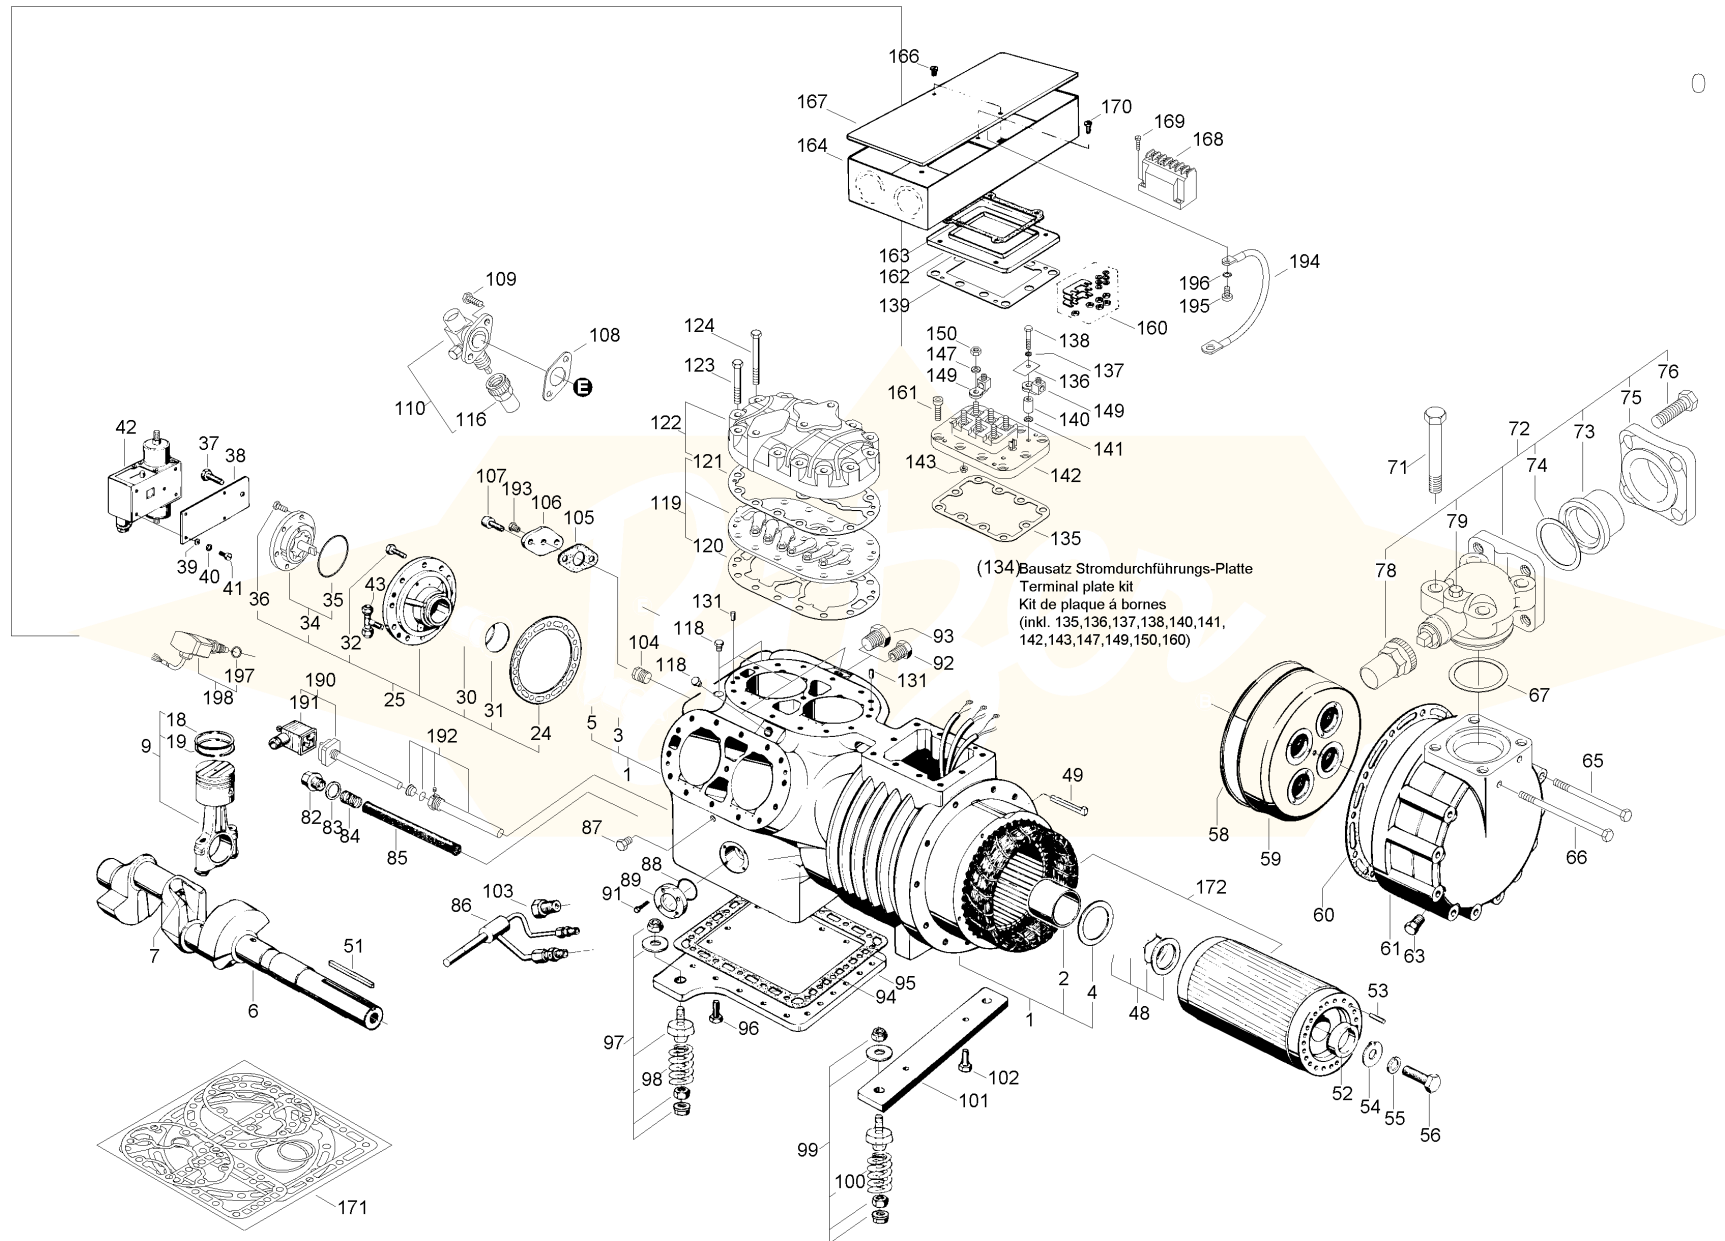

## Compressor - version 2 - from 04.2013

Item no.	Rec. Spare Part!	Article no.	Description	Quantity
16		38340106	wrist pin	4
39		38200201	washer	2
99		37000402	vibration damper set	1
97		37000401	vibration damper set	1
119	✓	30406332	valve plate	2
141		38210154	toothed washer	1
196		38210154	toothed washer	1
147		38215201	thrust washer	6
55		38215004	thrust washer	1
137		38215001	thrust washer	1
4		32050006	thrust washer	1
5		32050006	thrust washer	1
31		32050007	thrust washer	1
134		34341602	terminal plate kit	1
142		34550624	terminal plate	1
164		30095017	terminal box	1
59	✓	36200402	suction gas filter	1
52		31300701	spacer washer	1
140		31101801	Spacer Sleeve	1
40		38220151	single coil spring washer	2
89	✓	36180202	sight glass	1
72	✓	36133801	shut-off valve	1

## Compressor - version 2 - from 04.2013

Item no.	Rec. Spare Part!	Article no.	Description	Quantity
84		32500034	pressure spring	1
104	✓	36111006	Pressure relief valve	1
15		30223398	piston	4
73		36532114	pipe connection	1
131		32700001	parallel pin	4
51		38400116	parallel key	1
170		38050154	Oval head screw	4
86		36011006	oil return system	1
34		36250302	oil pump	1
26		36110101	oil pressure relief valve	1
85	✓	36200301	oil filter	1
35		37200119	O-ring	1
88	✓	37200315	O-ring	1
53		00000003	not separately deliverable	0
136		34595001	Metal Plate For Grounding	1
54		00000011	is not required for this type !	0
62		37710856	Insulation	1
61		30590004	housing cover	1
1		30002801	housing	1
37		38033901	Hexsocket Cheese Head Screw	2
143		38110801	hexagon nut	6
150		38130105	hexagon nut	6