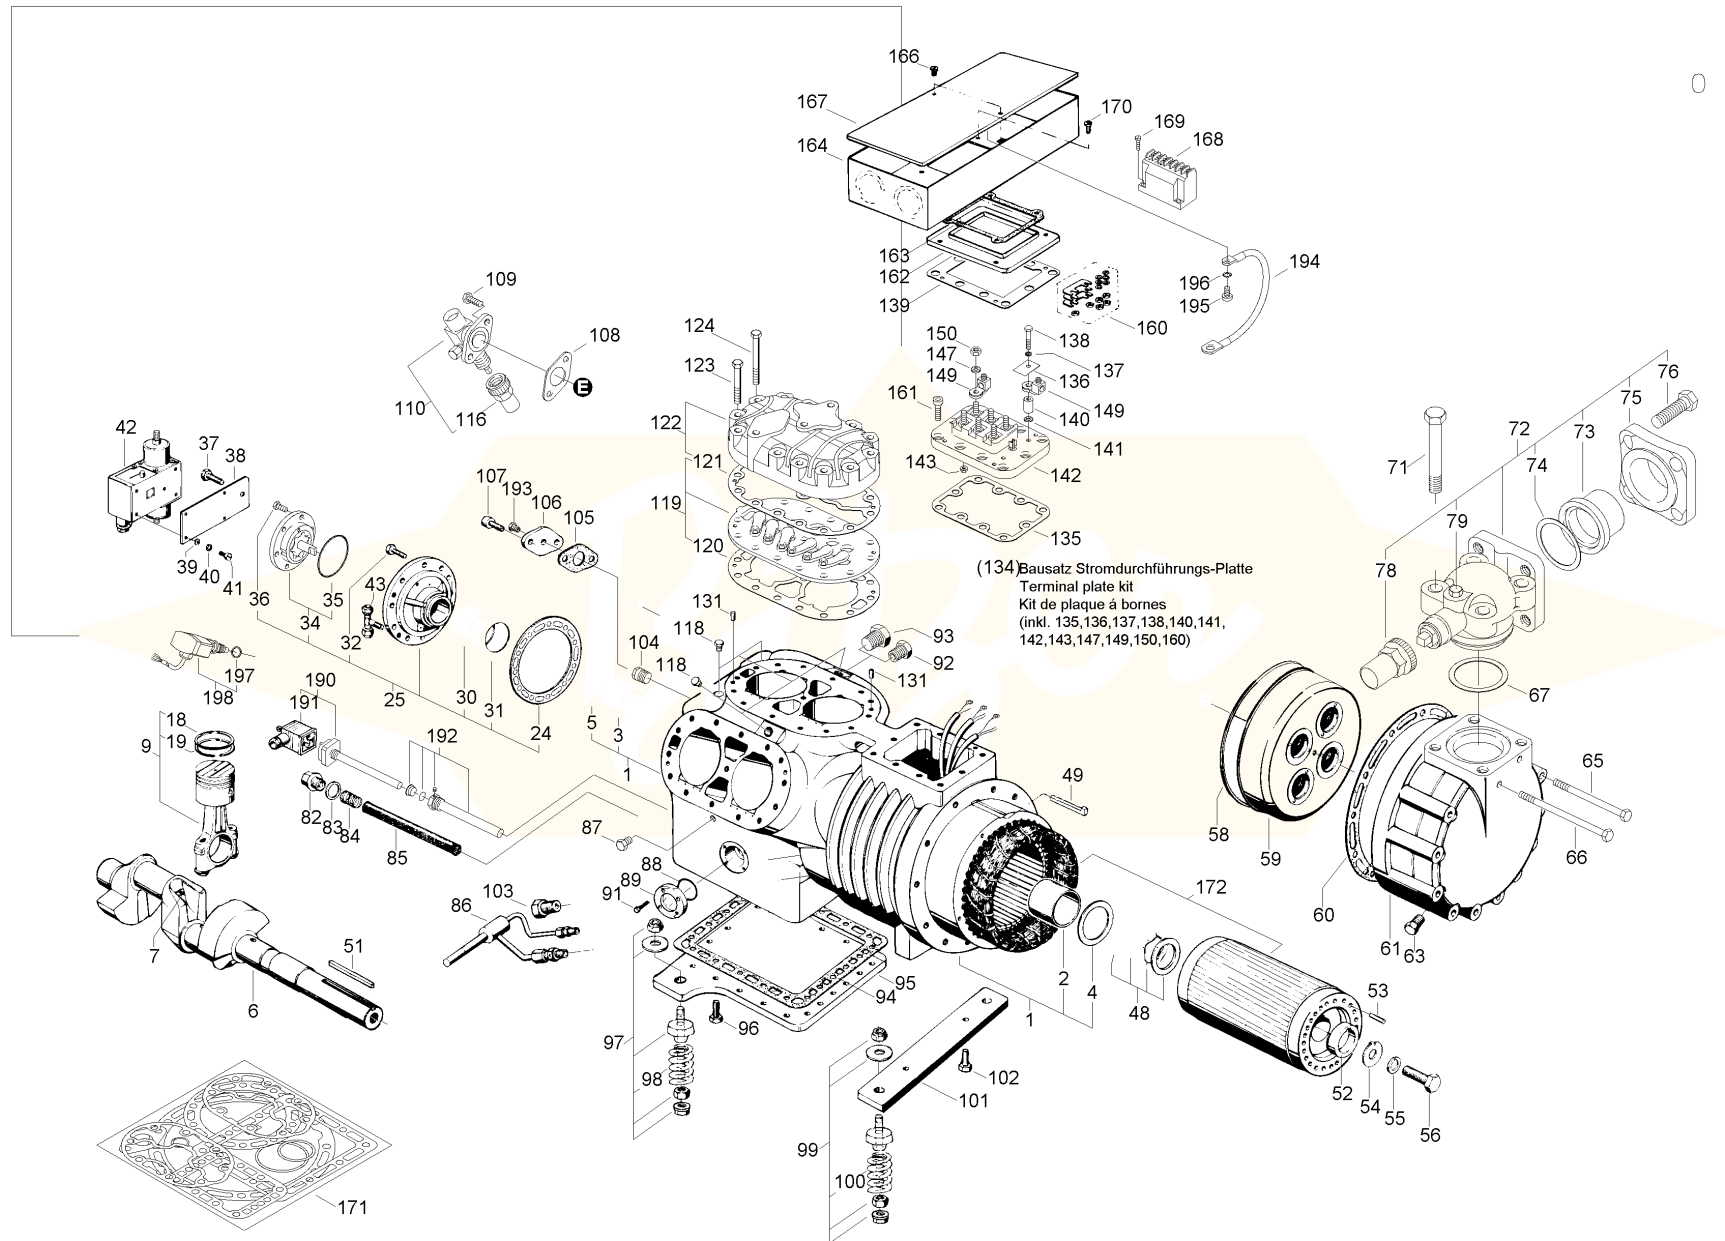

Compressor - version 2 - from 04.2013

Compressor - version 2 - from 04.2013

Item no.	Rec. Spare Part!	Article no.	Description	Quantity
30		31110004	bearing bush	1
3		31110005	bearing bush	1
2		31110004	bearing bush	1
25	✓	30512503	bearing cover complete	1
106		36701515	blind flange	1
95		32030704	bottom plate	1
172		34629446	built-in motor	1
194		34400603	cable	1
149		30291502	cable connector	7
162		32120201	centering plate	1
32		38030632	Cheese Head Screw	10
161		38030689	cheese head screw	10
76		38030205	Cheese Head Screw	4
166		38050851	Cheese head screw	6
41		38050751	cheese head screw	2
75		36712101	clamping plate	1
18		38230046	compression ring	4
19		38231013	compression ring	4
10		30211552	connecting rod	4
9		30229866	connecting rod / piston	4
160		34341301	conversion kit	1
167		30591445	Cover	1

Compressor - version 2 - from 04.2013

Item no.	Rec. Spare Part!	Article no.	Description	Quantity
190	✓	34321312	Crankcase heater	1
6		30100707	crankshaft	1
195		38050152	cross recessed raised screw	1
169		38050752	Cross Recessed Raised Screw	2
122		30236038	cylinder head	2
98		32500201	damper element	2
100		32500202	damper element	2
42	✓	34732033	differential oil pressure cut-out	1
198	✓	34731911	differential oil pressure cut-out	1
191		38900201	electric connector of the machine / device	1
38		32031401	fixing plate	1
101		32730901	foot	1
103		36111003	gas equalising valve	1
74		37230301	gasket	1
120		37251110	gasket	2
135		37242115	gasket	1
108		37270405	gasket	1
105		37270401	Gasket	1
121		37261603	gasket	2
94		37241502	gasket	1
67		37230102	gasket	1
176		37213802	gasket	1