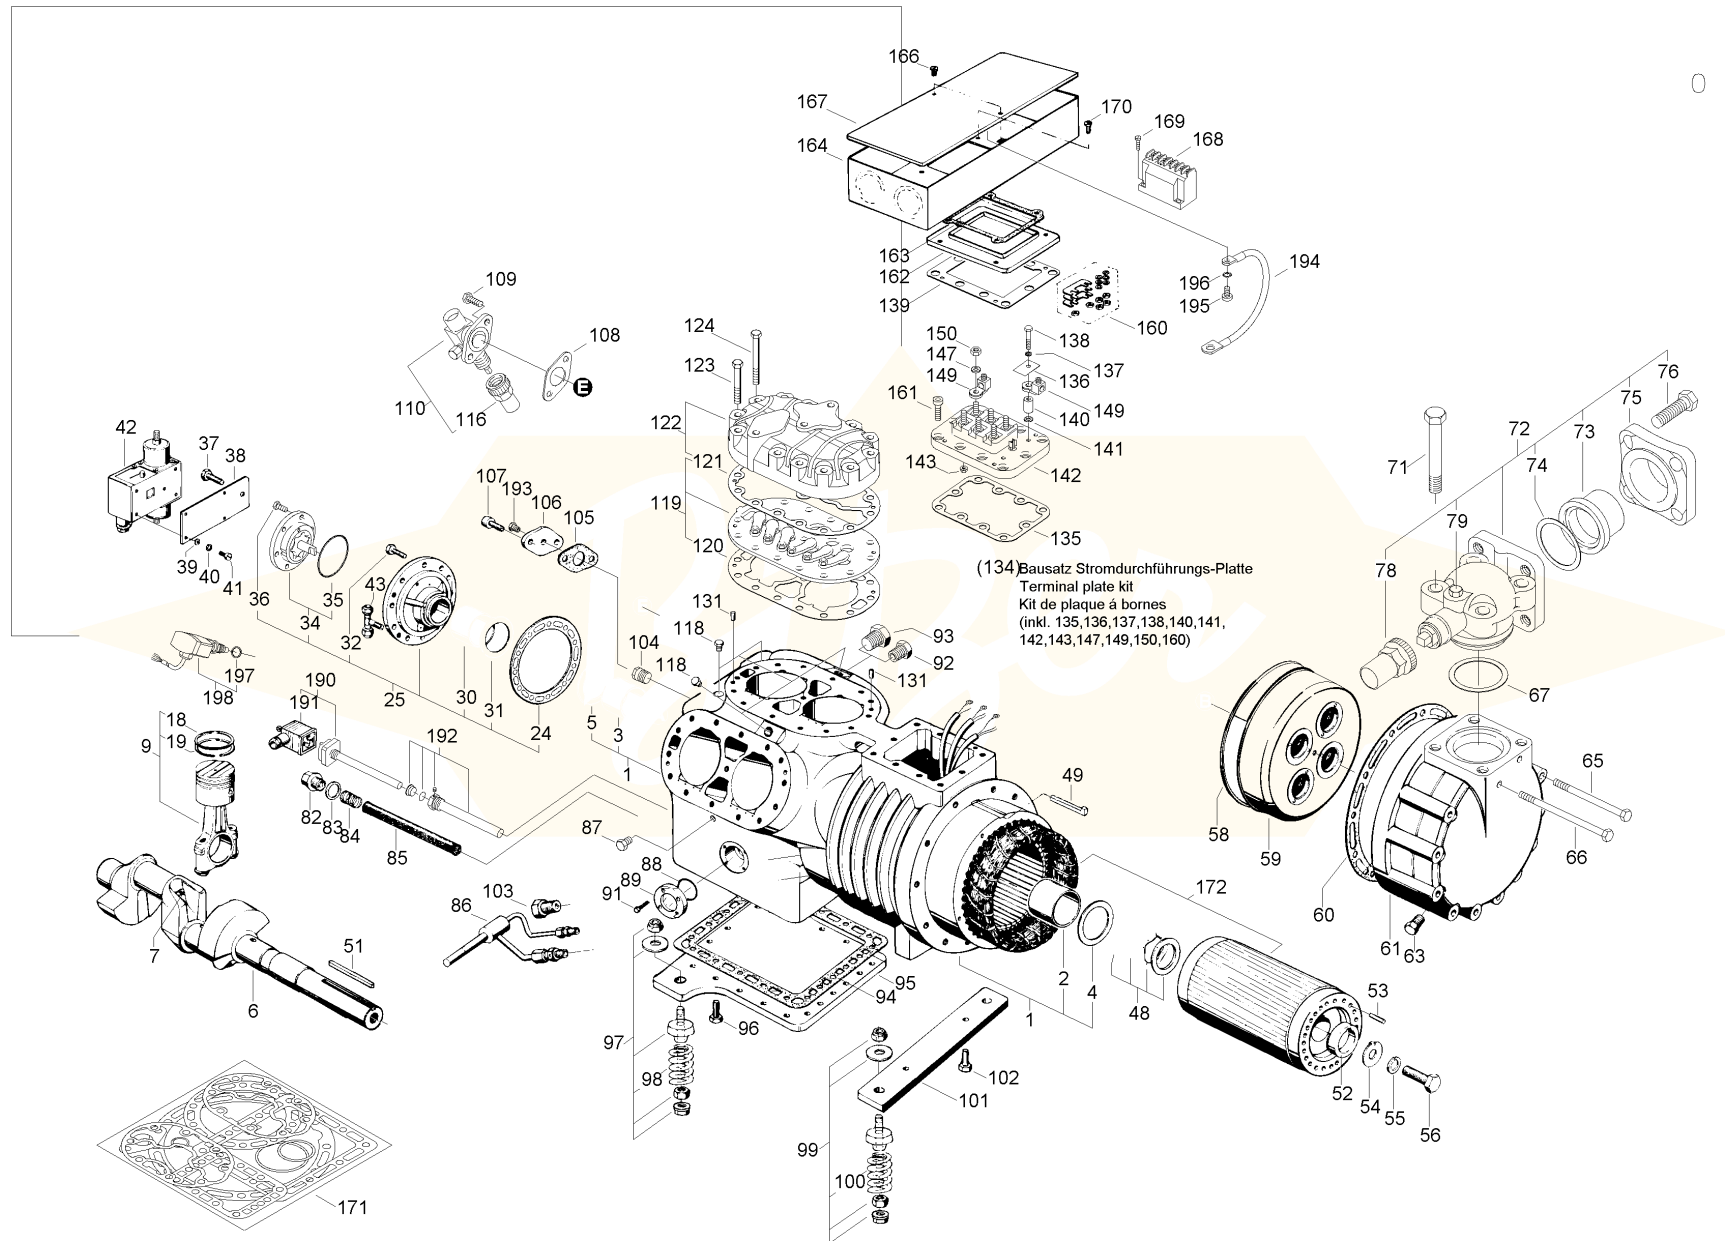

Compressor - version 2 - from 04.2013

Compressor - version 2 - from 04.2013

Item no.	Rec. Spare Part!	Article no.	Description	Quantity
3		31110005	bearing bush	1
2		31110004	bearing bush	1
30		31110004	bearing bush	1
25	✓	30512503	bearing cover complete	1
106		36701515	blind flange	1
95		32030704	bottom plate	1
172		34630646	built-in motor	1
194		34400603	cable	1
149		30291502	cable connector	7
162		32120201	centering plate	1
166		38050851	Cheese head screw	6
161		38030689	cheese head screw	10
41		38050751	cheese head screw	2
32		38030632	Cheese Head Screw	10
75		36712102	Clamping Plate	1
19		38231022	compression ring	4
18		38230055	compression ring	4
10		30211552	connecting rod	4
9		30229867	connecting rod / piston	4
160		34341301	conversion kit	1
167		30591445	Cover	1
190	✓	34321312	Crankcase heater	1

Compressor - version 2 - from 04.2013

Item no.	Rec. Spare Part!	Article no.	Description	Quantity
6		30100707	crankshaft	1
169		38050752	Cross Recessed Raised Screw	2
195		38050152	cross recessed raised screw	1
122		30236038	cylinder head	2
100		32500202	damper element	2
98		32500201	damper element	2
198	✓	34731911	differential oil pressure cut-out	1
42	✓	34732033	differential oil pressure cut-out	1
191		38900201	electric connector of the machine / device	1
38		32031401	fixing plate	1
101		32730901	foot	1
103		36111003	gas equalising valve	1
94		37241502	gasket	1
175		37212401	gasket	1
74		37230302	Gasket	1
105		37270401	Gasket	1
108		37270405	gasket	1
121		37261603	gasket	2
139		37212403	gasket	1
176		37213802	gasket	1
163		37212001	gasket	1
120		37251109	gasket	2