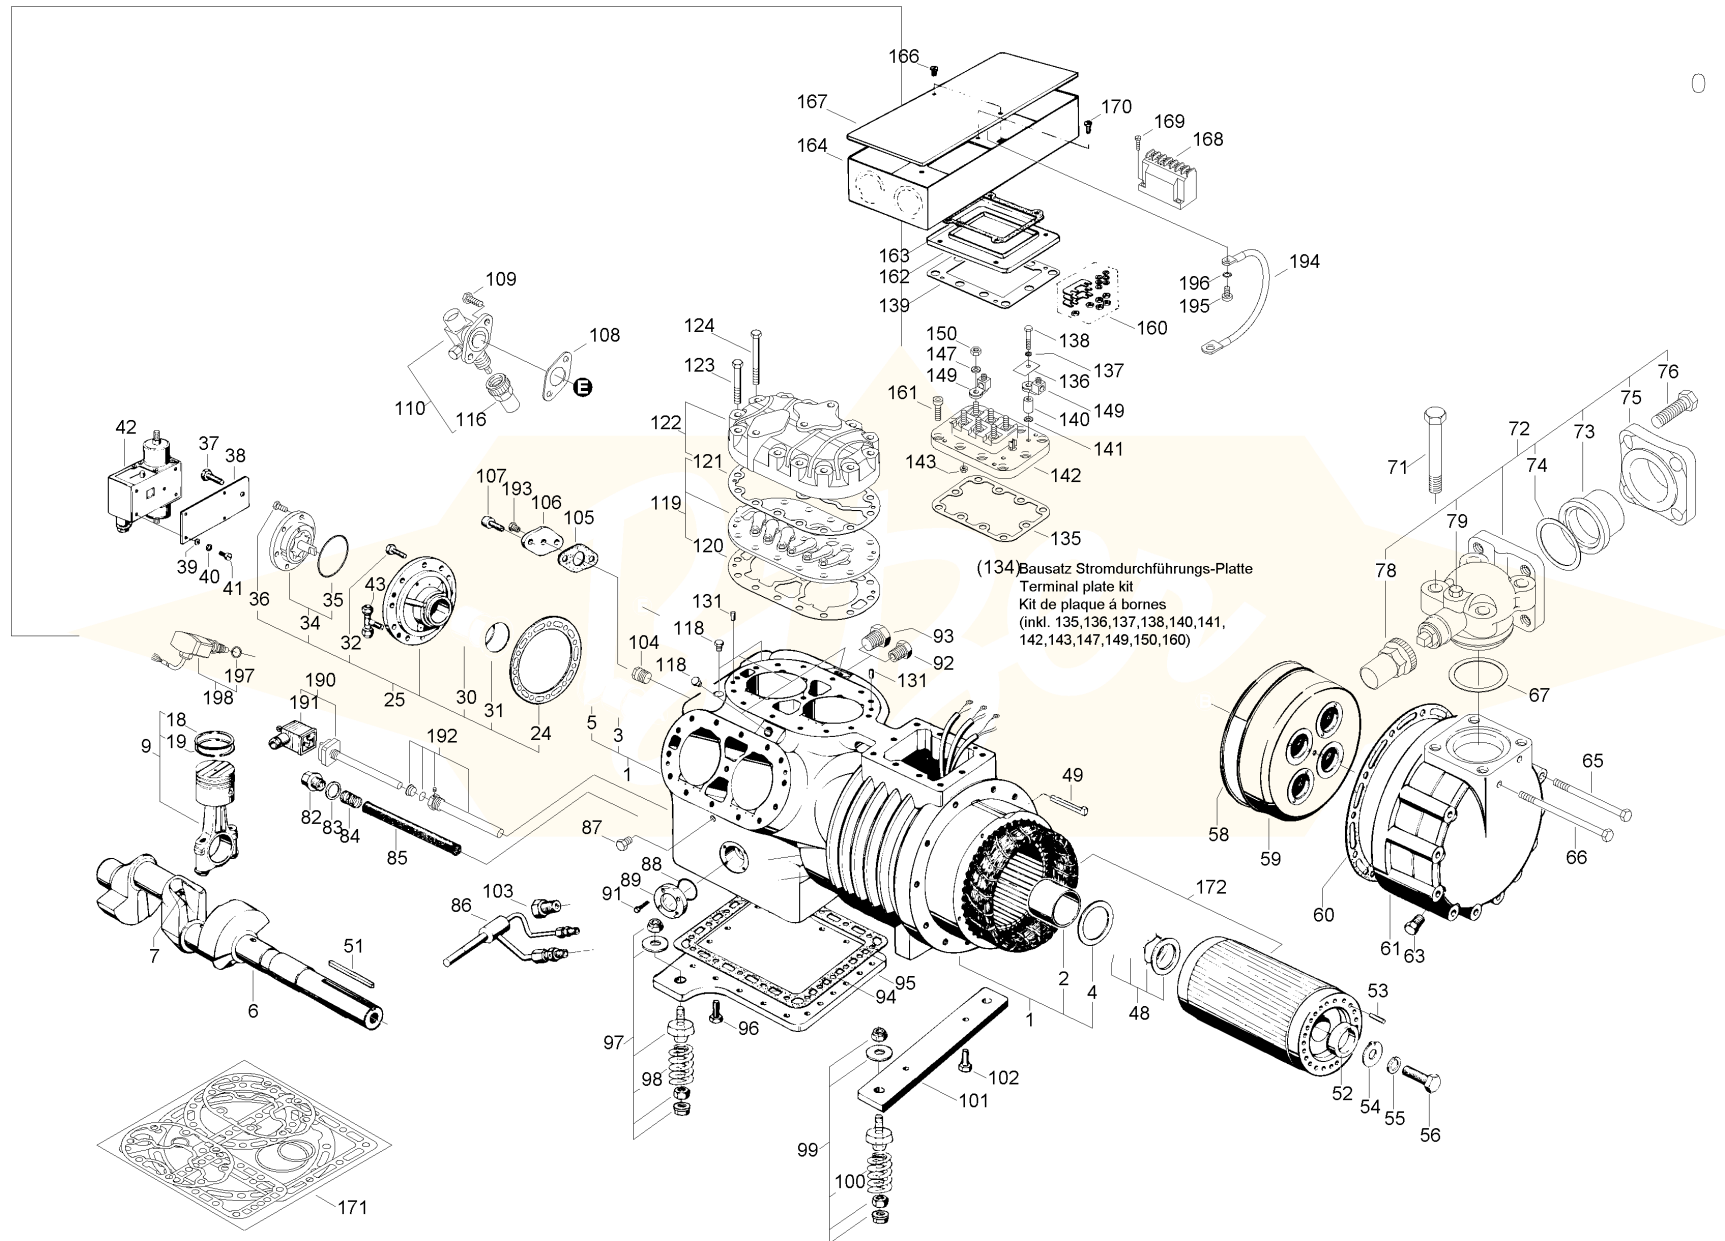

Compressor - version 2 - from 04.2013

Compressor - version 2 - from 04.2013

Item no.	Rec. Spare Part!	Article no.	Description	Quantity
16		38340106	wrist pin	4
39		38200201	washer	2
97		37000401	vibration damper set	1
99		37000402	vibration damper set	1
119	✓	30406333	valve plate	2
141		38210154	toothed washer	1
196		38210154	toothed washer	1
147		38215201	thrust washer	6
31		32050007	thrust washer	1
137		38215001	thrust washer	1
55		38215004	thrust washer	1
5		32050006	thrust washer	1
4		32050006	thrust washer	1
134		34341602	terminal plate kit	1
142		34550624	terminal plate	1
164		30095017	terminal box	1
59	✓	36200402	suction gas filter	1
52		31300701	spacer washer	1
140		31101801	Spacer Sleeve	1
40		38220151	single coil spring washer	2
89	✓	36180202	sight glass	1
110	✓	36131513	shut-off valve	1

Compressor - version 2 - from 04.2013

Item no.	Rec. Spare Part!	Article no.	Description	Quantity
104	✓	36111006	Pressure relief valve	1
15		30223397	piston	4
73		36532114	pipe connection	1
131		32700001	parallel pin	4
51		38400116	parallel key	1
170		38050154	Oval head screw	4
86		36011006	oil return system	1
34		36250302	oil pump	1
26		36110101	oil pressure relief valve	1
85	✓	36200301	oil filter	1
35		37200119	O-ring	1
88	✓	37200315	O-ring	1
53		00000003	not separately deliverable	0
136		34595001	Metal Plate For Grounding	1
54		00000011	is not required for this type !	0
62		37710856	Insulation	1
61		30590004	housing cover	1
1		30002802	housing	1
37		38033901	Hexsocket Cheese Head Screw	2
143		38110801	hexagon nut	6
150		38130105	hexagon nut	6
66		38005709	hexagon head screw	2