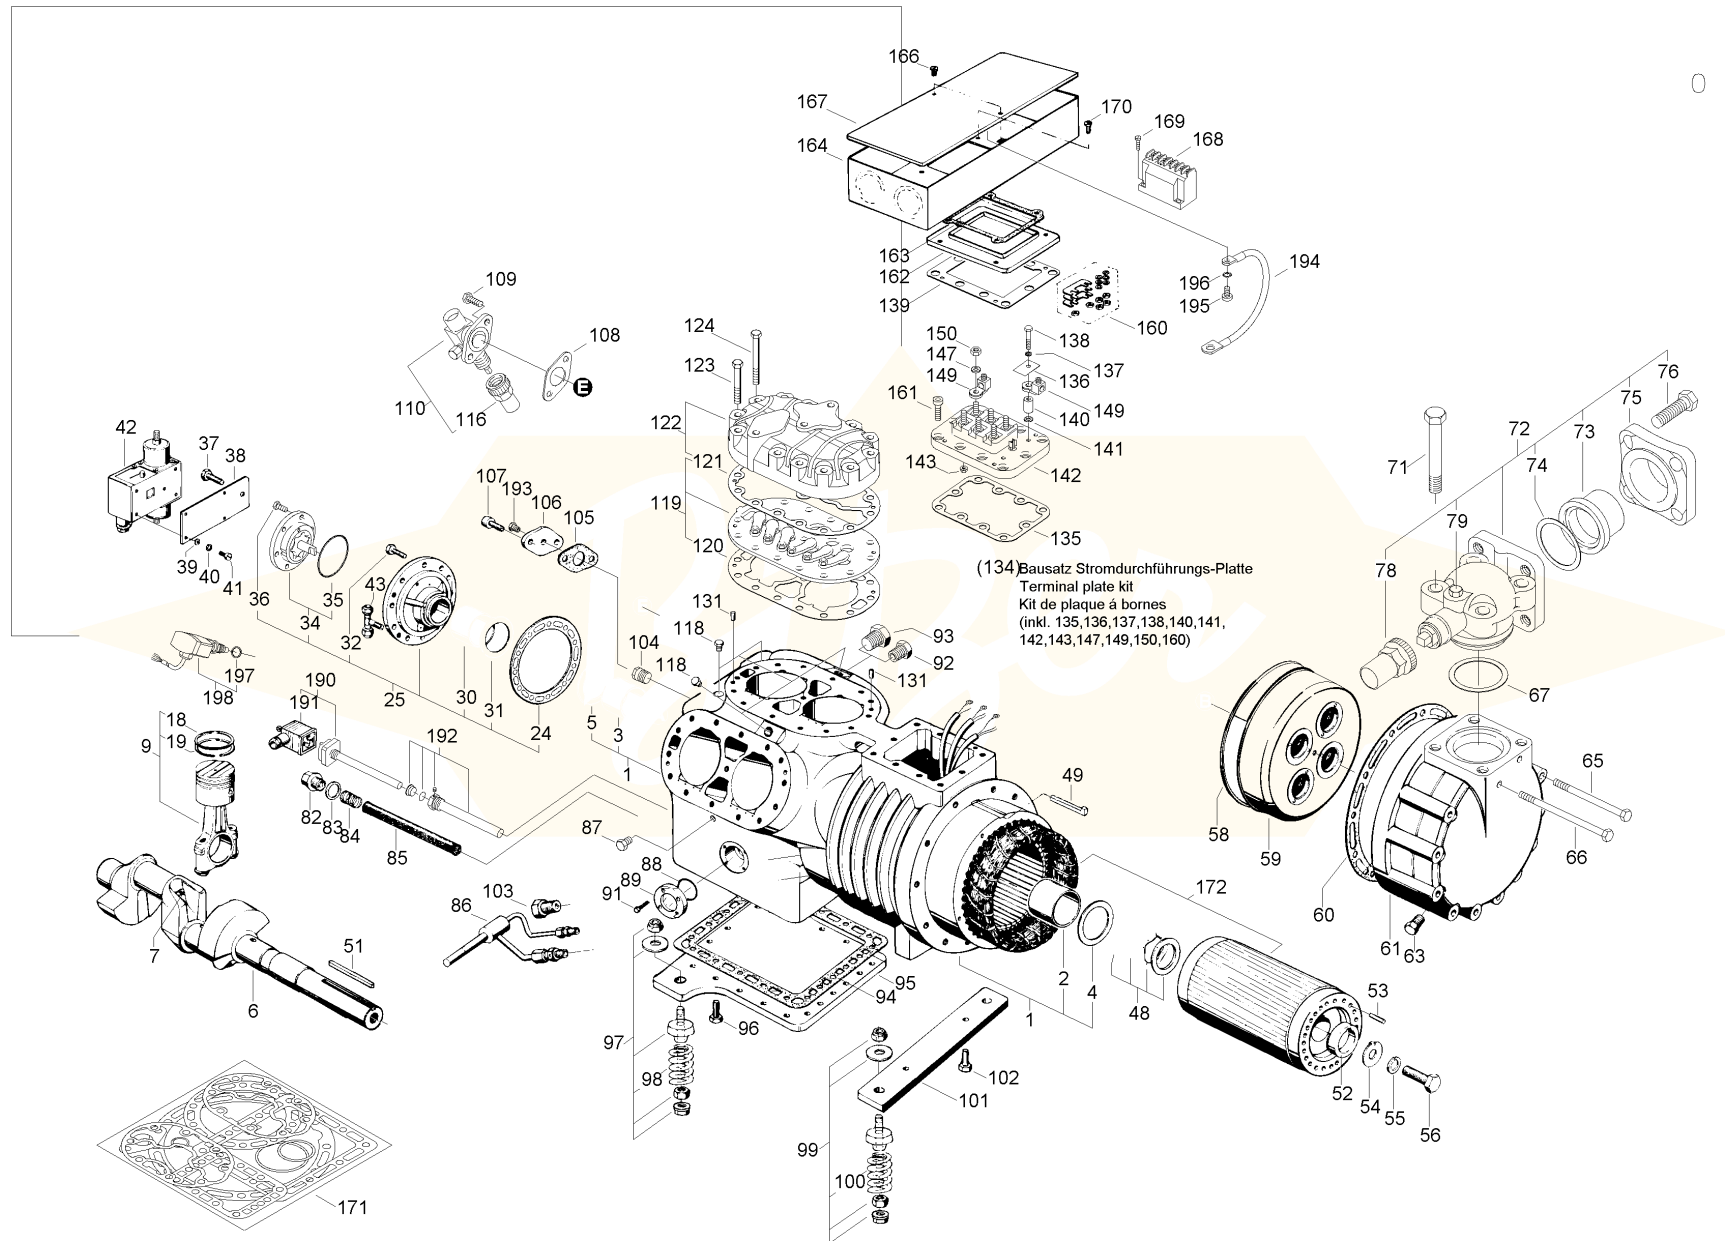

## Compressor - version 2 - from 04.2013

Item no.	Rec. Spare Part!	Article no.	Description	Quantity
3		31110005	bearing bush	1
2		31110004	bearing bush	1
30		31110004	bearing bush	1
25	✓	30512503	bearing cover complete	1
106		36701515	blind flange	1
95		32030704	bottom plate	1
172		34631846	built-in motor	1
194		34400603	cable	1
149		30291502	cable connector	7
162		32120201	centering plate	1
166		38050851	Cheese head screw	6
161		38030689	cheese head screw	10
41		38050751	cheese head screw	2
32		38030632	Cheese Head Screw	10
75		36712102	Clamping Plate	1
19		38231025	compression ring	4
18		38230058	compression ring	4
10		30211552	connecting rod	4
9		30229868	connecting rod / piston	4
160		34341301	conversion kit	1
167		30591445	Cover	1
190	✓	34321312	Crankcase heater	1

## Compressor - version 2 - from 04.2013

Item no.	Rec. Spare Part!	Article no.	Description	Quantity
6		30100707	crankshaft	1
169		38050752	Cross Recessed Raised Screw	2
195		38050152	cross recessed raised screw	1
122		30236038	cylinder head	2
100		32500203	damper element	2
98		32500201	damper element	2
198	✓	34731911	differential oil pressure cut-out	1
42	✓	34732033	differential oil pressure cut-out	1
191		38900201	electric connector of the machine / device	1
38		32031401	fixing plate	1
101		32730901	foot	1
103		36111003	gas equalising valve	1
94		37241502	gasket	1
175		37212401	gasket	1
74		37230302	Gasket	1
105		37270401	Gasket	1
108		37270405	gasket	1
121		37261603	gasket	2
139		37212403	gasket	1
176		37213802	gasket	1
163		37212001	gasket	1
120		37251111	gasket	2