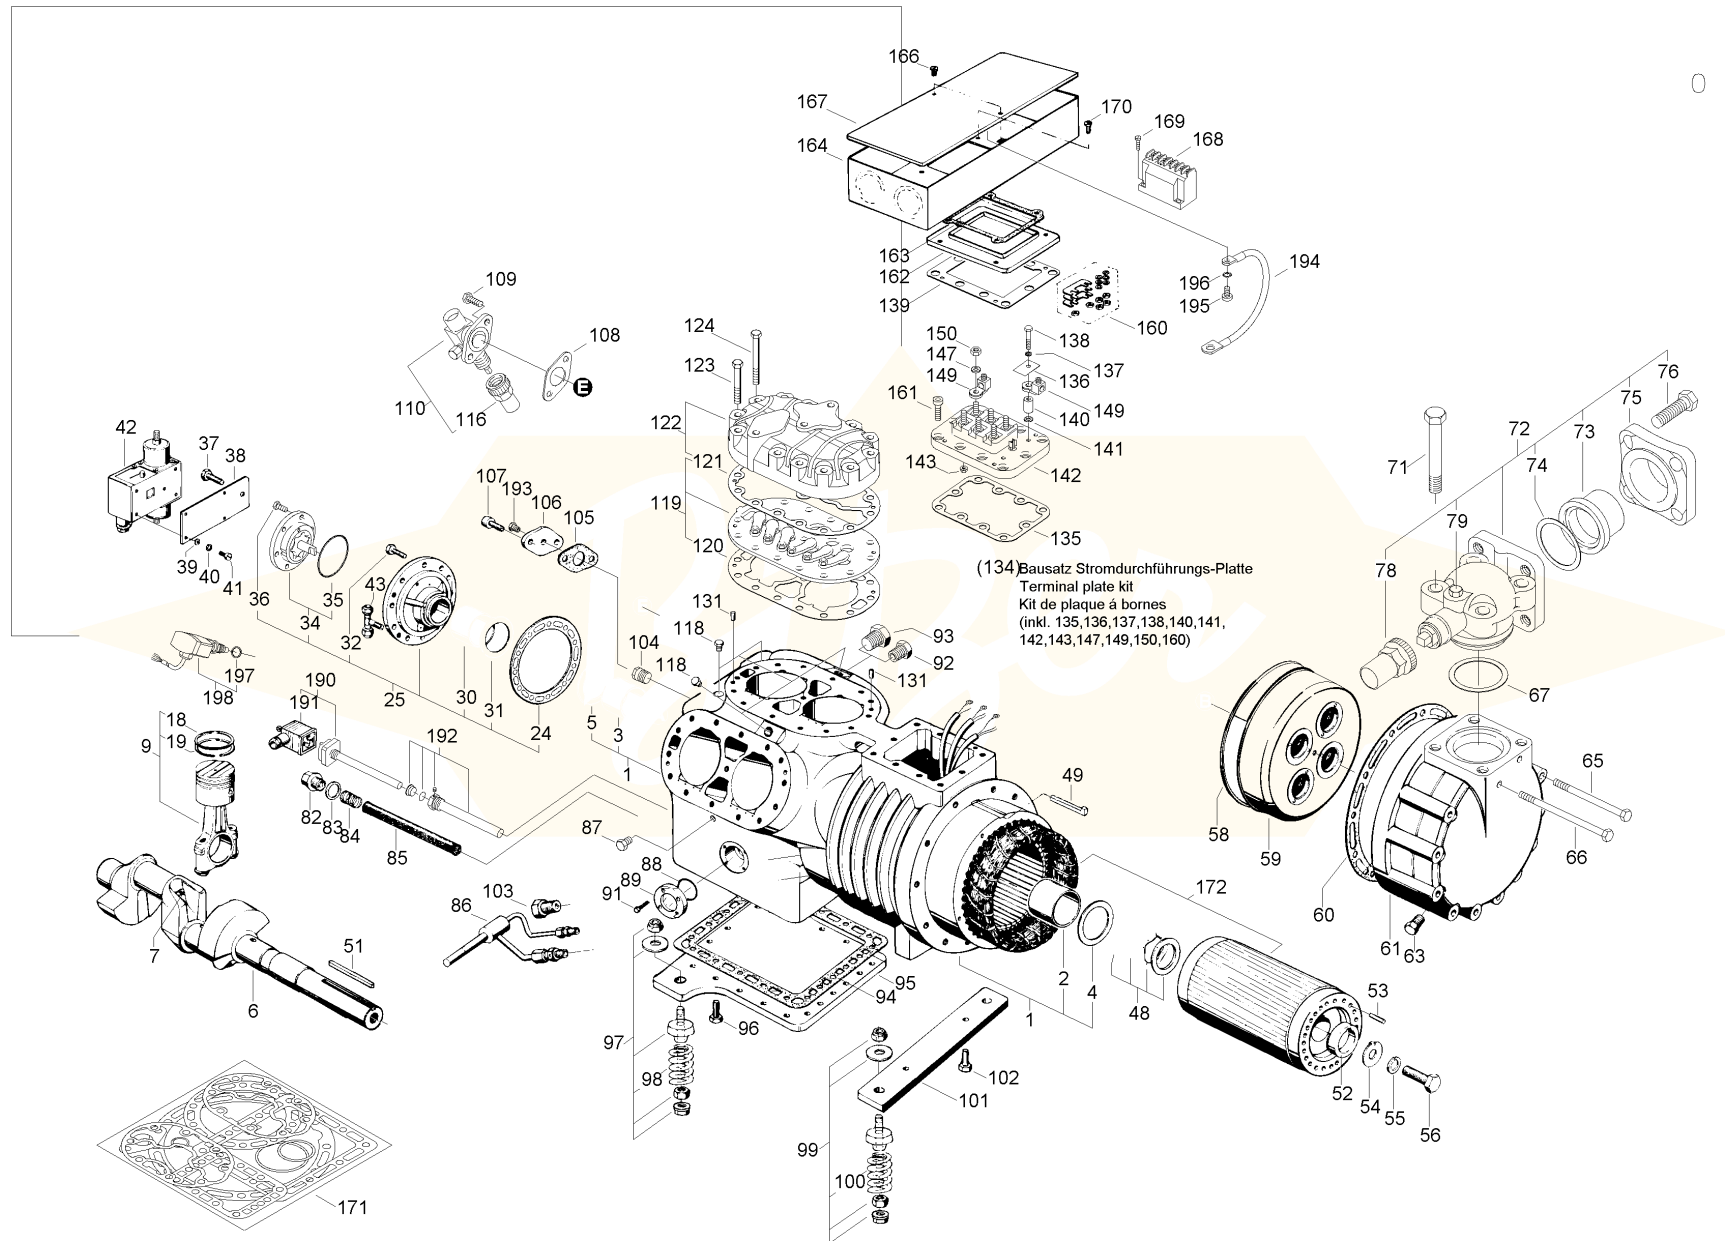

Compressor - version 2 - from 04.2013

Compressor - version 2 - from 04.2013

Item no.	Rec. Spare Part!	Article no.	Description	Quantity
16		38340106	wrist pin	4
39		38200201	washer	2
99		37000402	vibration damper set	1
97		37000401	vibration damper set	1
119	✓	30406334	valve plate	2
141		38210154	toothed washer	1
196		38210154	toothed washer	1
147		38215201	thrust washer	6
55		38215004	thrust washer	1
31		32050007	thrust washer	1
4		32050006	thrust washer	1
5		32050006	thrust washer	1
137		38215001	thrust washer	1
134		34341602	terminal plate kit	1
142		34550624	terminal plate	1
164		30095017	terminal box	1
59	✓	36200402	suction gas filter	1
52		31300701	spacer washer	1
140		31101801	Spacer Sleeve	1
40		38220151	single coil spring washer	2
89	✓	36180202	sight glass	1
72	✓	36133804	Shut-Off Valve	1

Compressor - version 2 - from 04.2013

Item no.	Rec. Spare Part!	Article no.	Description	Quantity
104	✓	36111006	Pressure relief valve	1
15		30223396	piston	4
73		36532103	Pipe Connection	1
131		32700001	parallel pin	4
51		38400116	parallel key	1
170		38050154	Oval head screw	4
86		36011006	oil return system	1
34		36250302	oil pump	1
26		36110101	oil pressure relief valve	1
85	✓	36200301	oil filter	1
88	✓	37200315	O-ring	1
35		37200119	O-ring	1
136		34595001	Metal Plate For Grounding	1
54		00000011	is not required for this type !	0
62		37710854	Insulation	1
61		30521901	housing cover	1
1		30002803	housing	1
37		38033901	Hexsocket Cheese Head Screw	2
150		38130105	hexagon nut	6
143		38110801	hexagon nut	6
71		38000953	hexagon head screw	4
96		38015605	hexagon head screw	23