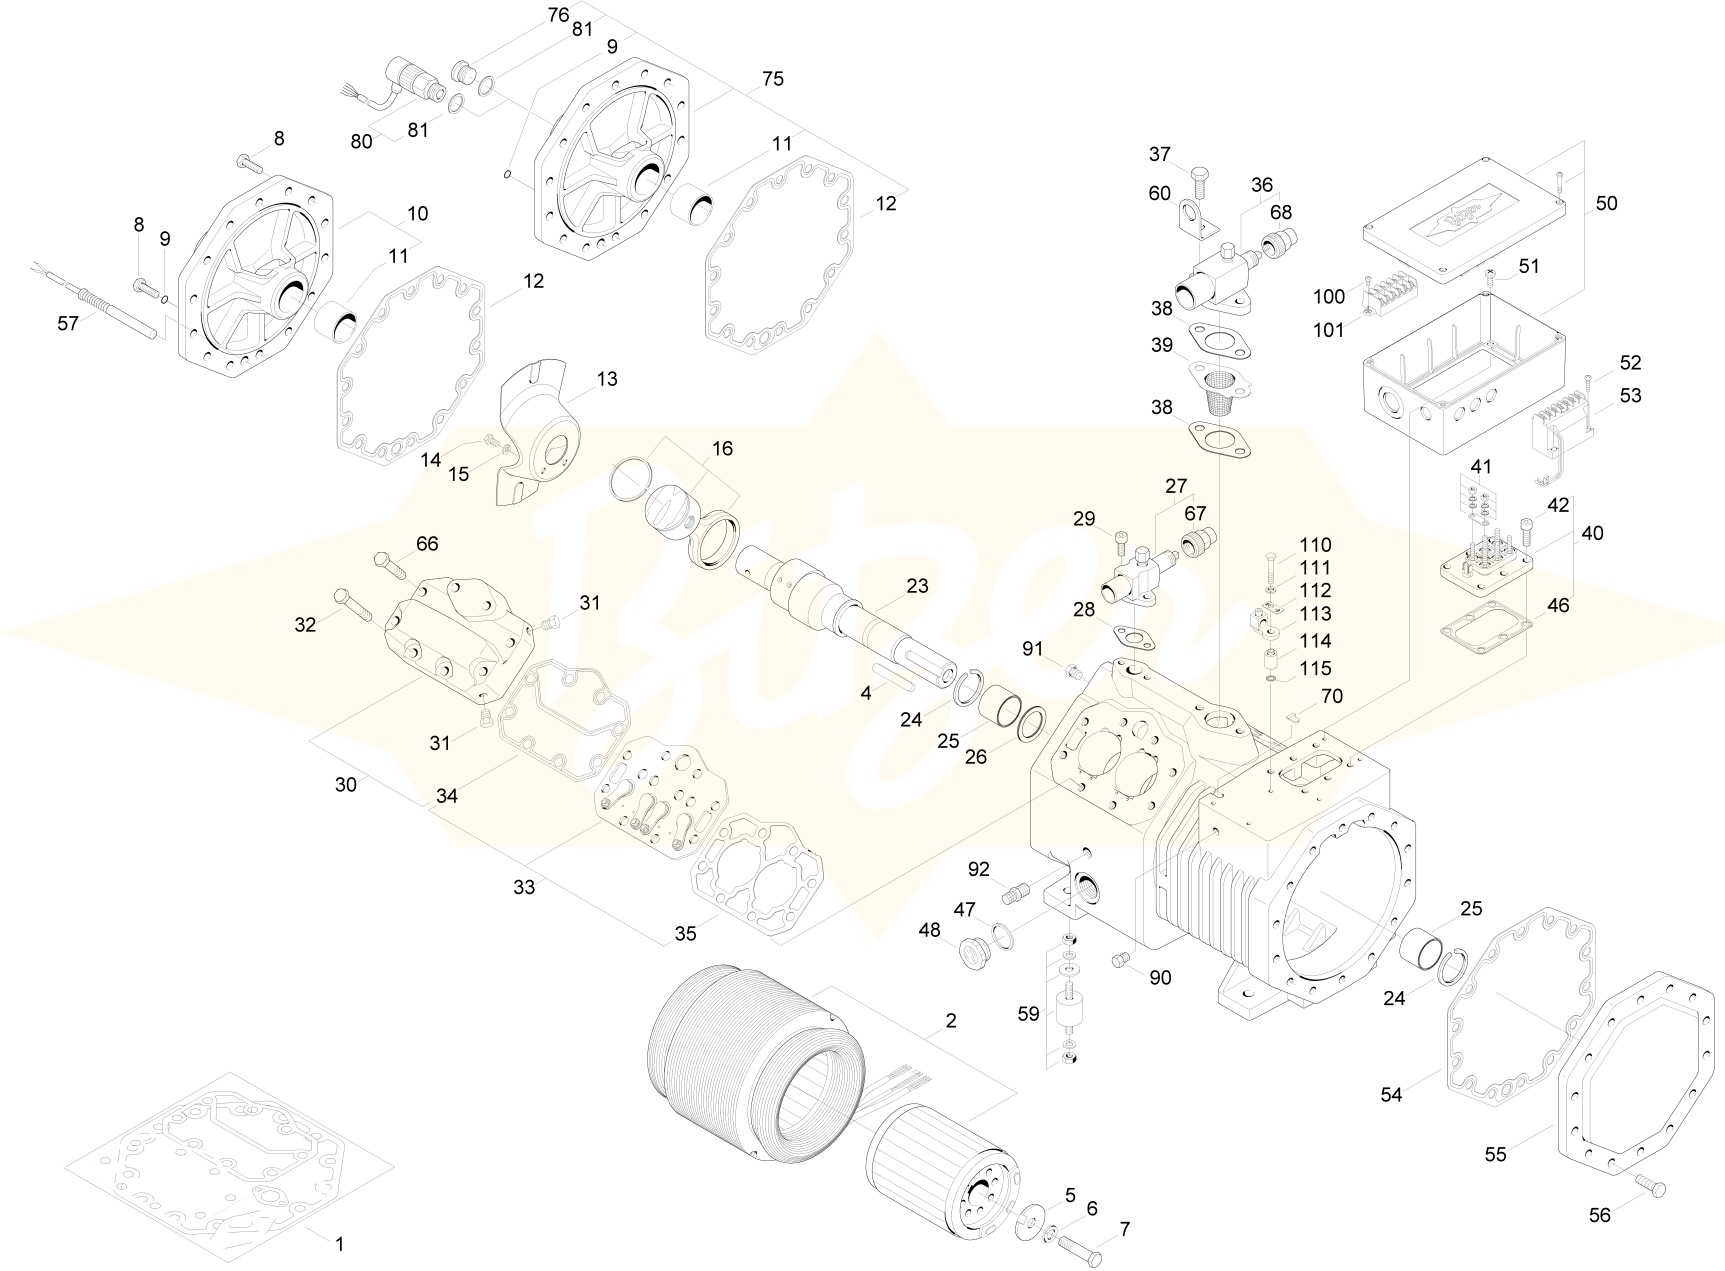

## Compressor

Item no.	Rec. Spare Part!	Article no.	Description	Quantity
19		38340139	wrist pin	4
59		37000020	vibration damper set	1
33	✓	30405909	valve plate	2
70		37507901	Train plug	1
115		38210154	toothed washer	1
5		32050202	thrust washer	1
24		31210302	thrust washer	2
15		38215001	thrust washer	2
111		38215001	thrust washer	1
101		34502502	terminal strip	1
40		34550705	terminal plate kit	1
50		34350765	terminal box	1
39	✓	36201203	suction gas filter	1
21		32052501	spring washer	8
114		31101801	Spacer Sleeve	1
6		38220106	single coil spring washer	1
48	✓	36181501	Sight Glass	1
27	✓	36131510	shut-off valve	1
36	✓	36131512	shut-off valve	1
76		38091003	Sealing Screw	1
91		36610021	sealing plug	1
90		36610021	sealing plug	1

## Compressor

Item no.	Rec. Spare Part!	Article no.	Description	Quantity
31		36610021	sealing plug	4
92		36150122	Schrader valve	1
20		38223102	retaining ring with lugs	8
67		36620116	Protective Cap	1
68		36620117	Protective Cap	1
53	✓	34702805	protection device	1
53	✓	34702804	protection device	1
53	2	34703504	protection device	1
53	2	34703504	protection device	1
18		30271104	piston	4
4		38400304	parallel key	
51		38050154	Oval head screw	4
13		32110503	Oil splasher ring	1
80	✓	34733403	oil level monitoring	1
112		34595001	Metal Plate For Grounding	1
55		30522901	housing cover	1
29		38015505	hexagon head screw	2
32		38005604	hexagon head screw	12
8		38015606	hexagon head screw	14
56		38015606	hexagon head screw	14
37		38010606	hexagon head screw	2
66		38005621	hexagon head screw	4

## Compressor

Item no.	Rec. Spare Part!	Article no.	Description	Quantity
16		30229872	connecting rod / piston	4
17		30213401	connecting rod	4
22		38230084	compression ring	4
42		38039303	cheese head screw	5
113		30291502	cable connector	1
2		34609912	built-in motor	1
75		34775001	bearing cover	1
10		30510741	Bearing cover	1
11		31112504	Bearing bush	1
25		31112504	Bearing bush	2