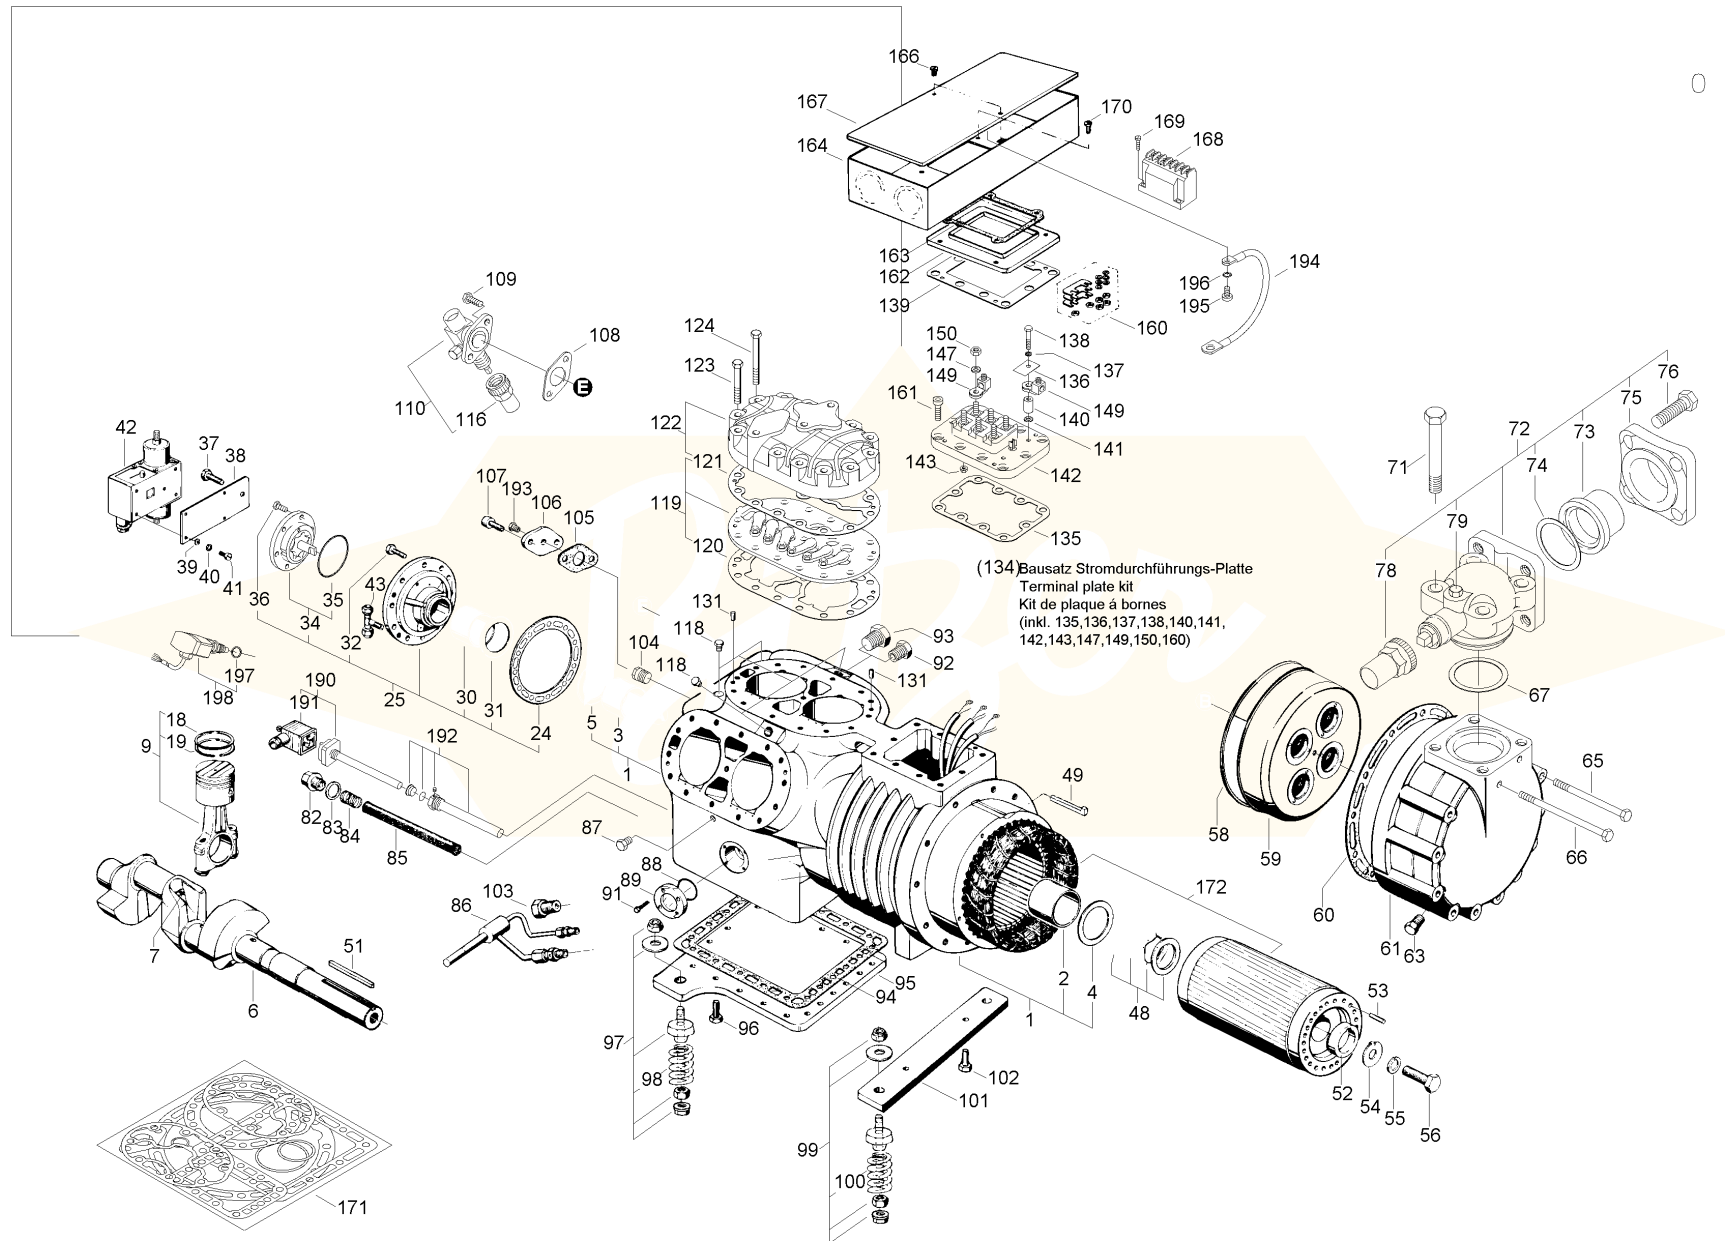

## Compressor - version 2 - from 04.2013

Item no.	Rec. Spare Part!	Article no.	Description	Quantity
16		38340126	wrist pin	4
39		38200201	washer	2
99		37000403	vibration damper set	1
97		37000401	vibration damper set	1
119	✓	30406335	valve plate	2
141		38210154	toothed washer	1
196		38210154	toothed washer	1
147		38215201	thrust washer	6
54		32050204	thrust washer	1
55		38215004	thrust washer	1
31		32050007	thrust washer	1
4		32050006	thrust washer	1
5		32050006	thrust washer	1
137		38215001	thrust washer	
134		34341602	terminal plate kit	1
142		34550624	terminal plate	1
164		30095017	terminal box	1
59	✓	36200402	suction gas filter	1
140		31101801	Spacer Sleeve	1
40		38220151	single coil spring washer	2
89	✓	36180202	sight glass	1
72	✓	36133804	Shut-Off Valve	1

## Compressor - version 2 - from 04.2013

Item no.	Rec. Spare Part!	Article no.	Description	Quantity
104	✓	36111006	Pressure relief valve	1
15		30223395	Piston	4
73		36532103	Pipe Connection	1
131		32700001	parallel pin	4
51		38400124	parallel key	1
170		38050154	Oval head screw	4
86		36011006	oil return system	1
34		36250302	oil pump	1
26		36110101	oil pressure relief valve	1
85	✓	36200301	oil filter	1
35		37200119	O-ring	1
88	✓	37200315	O-ring	1
136		34595001	Metal Plate For Grounding	1
53		00000011	is not required for this type !	0
52		00000011	is not required for this type !	0
62		37710852	Insulation	1
61		30590003	housing cover	1
1		30002810	housing	1
37		38033901	Hexsocket Cheese Head Screw	2
150		38130105	hexagon nut	6
143		38110801	hexagon nut	6
91		38015406	hexagon head screw	4