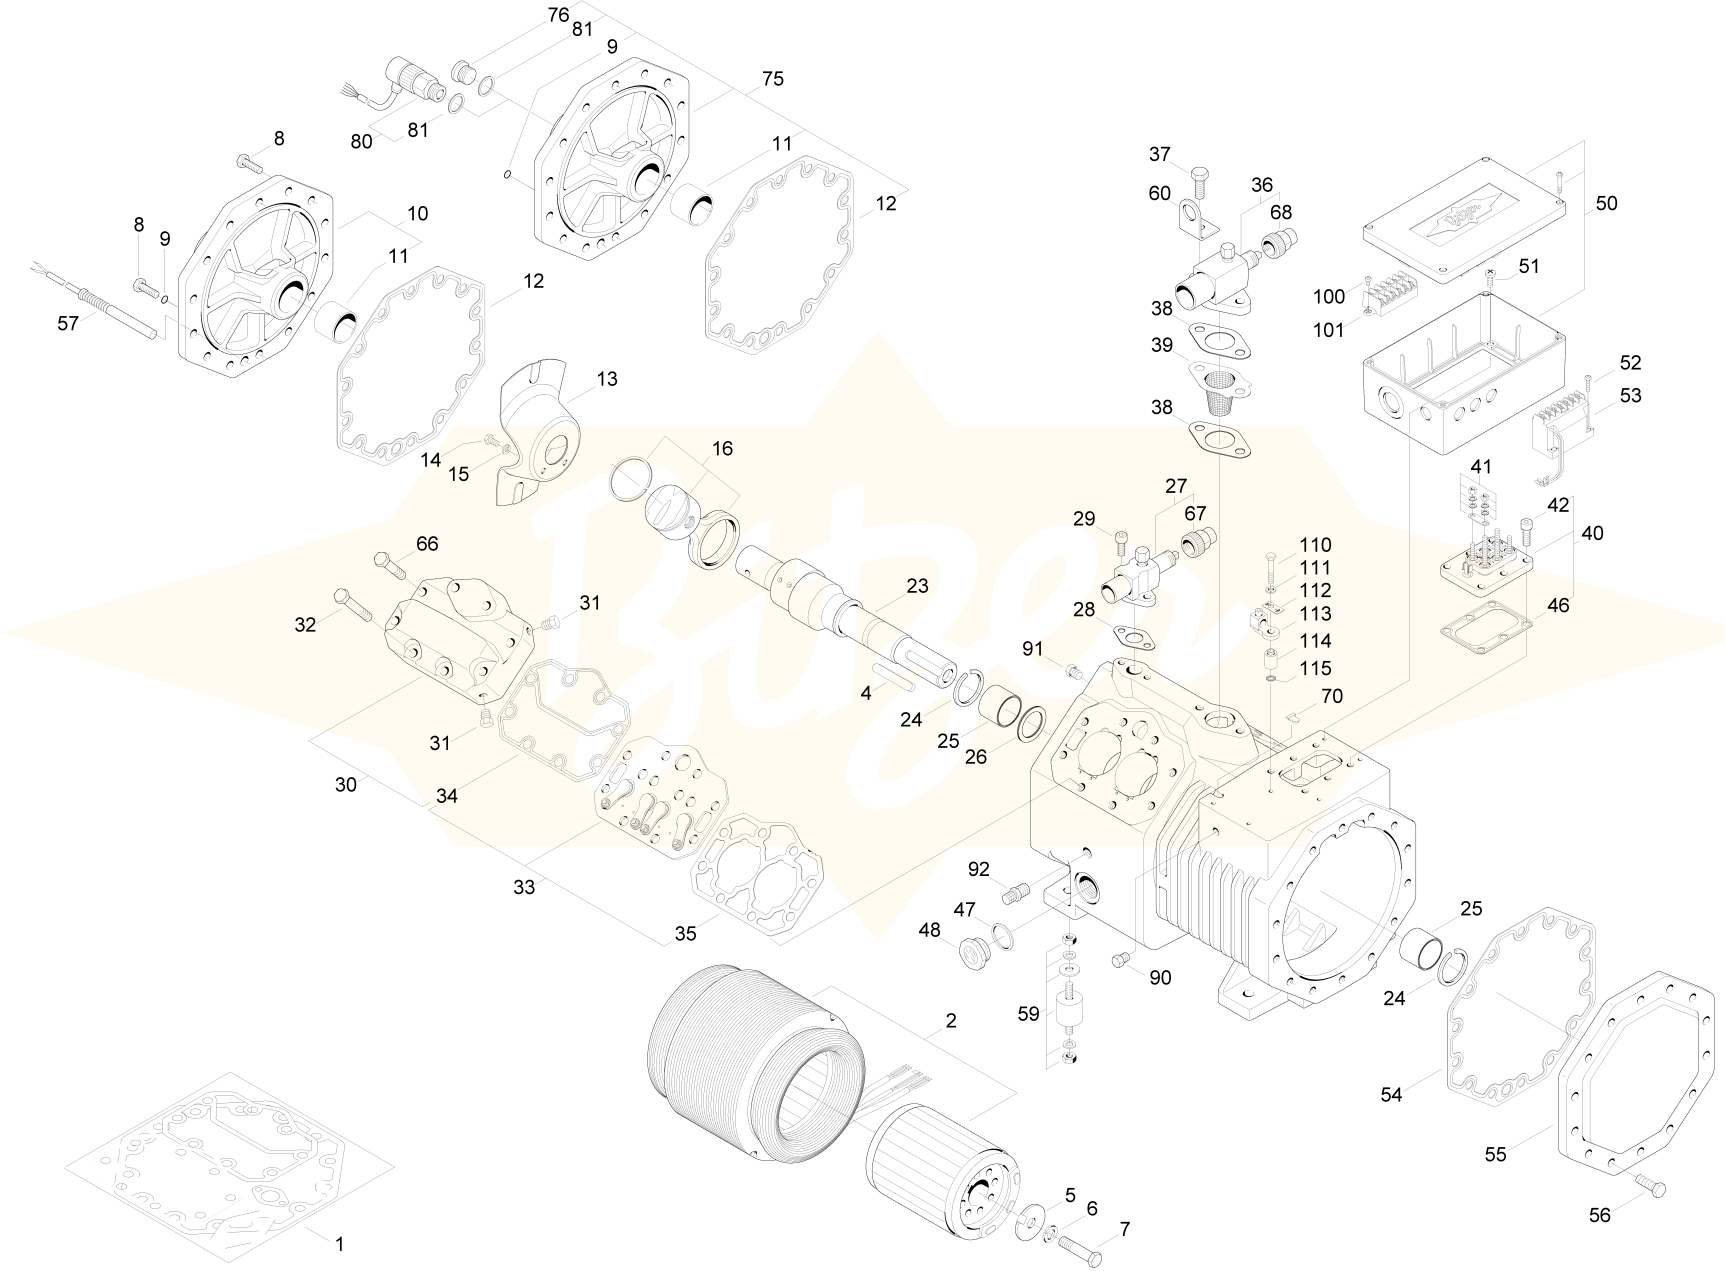

Compressor

Compressor

Item no.	Rec. Spare Part!	Article no.	Description	Quantity
19		38340140	wrist pin	4
59		37000020	vibration damper set	1
33	✓	30405910	valve plate	2
70		37507901	Train plug	1
115		38210154	toothed washer	1
15		38215001	thrust washer	2
24		31210302	thrust washer	2
5		32050202	thrust washer	1
111		38215001	thrust washer	1
101		34502502	terminal strip	1
40		34550705	terminal plate kit	1
50		34350765	terminal box	1
39	✓	36201203	suction gas filter	1
21		32052501	spring washer	8
114		31101801	Spacer Sleeve	1
6		38220106	single coil spring washer	1
48	✓	36181501	Sight Glass	1
36	✓	36131513	shut-off valve	1
27	✓	36131510	shut-off valve	1
76		38091003	Sealing Screw	1
91		36610021	sealing plug	1
31		36610021	sealing plug	4

Compressor

Item no.	Rec. Spare Part!	Article no.	Description	Quantity
90		36610021	sealing plug	1
92		36150122	Schrader valve	1
20		38223102	retaining ring with lugs	8
67		36620116	Protective Cap	1
68		36620119	Protective Cap	1
53	2	34703504	protection device	1
53	2	34703504	protection device	1
53	✓	34702804	protection device	1
53	✓	34702805	protection device	
18		30271103	piston	4
4		38400304	parallel key	
51		38050154	Oval head screw	4
13		32110503	Oil splasher ring	1
80	✓	34733403	oil level monitoring	1
112		34595001	Metal Plate For Grounding	1
55		30522901	housing cover	1
7		38016701	hexagon head screw	1
8		38015606	hexagon head screw	14
14		38015402	hexagon head screw	2
37		38010606	hexagon head screw	2
56		38015606	hexagon head screw	14
29		38015505	hexagon head screw	2

Compressor

Item no.	Rec. Spare Part!	Article no.	Description	Quantity
16		30229873	connecting rod / piston	4
17		30213401	connecting rod	4
22		38230086	compression ring	4
42		38039303	cheese head screw	5
113		30291502	cable connector	1
2		34616212	built-in motor	1
75		34775001	bearing cover	1
10		30510741	Bearing cover	1
11		31112504	Bearing bush	1
25		31112504	Bearing bush	2