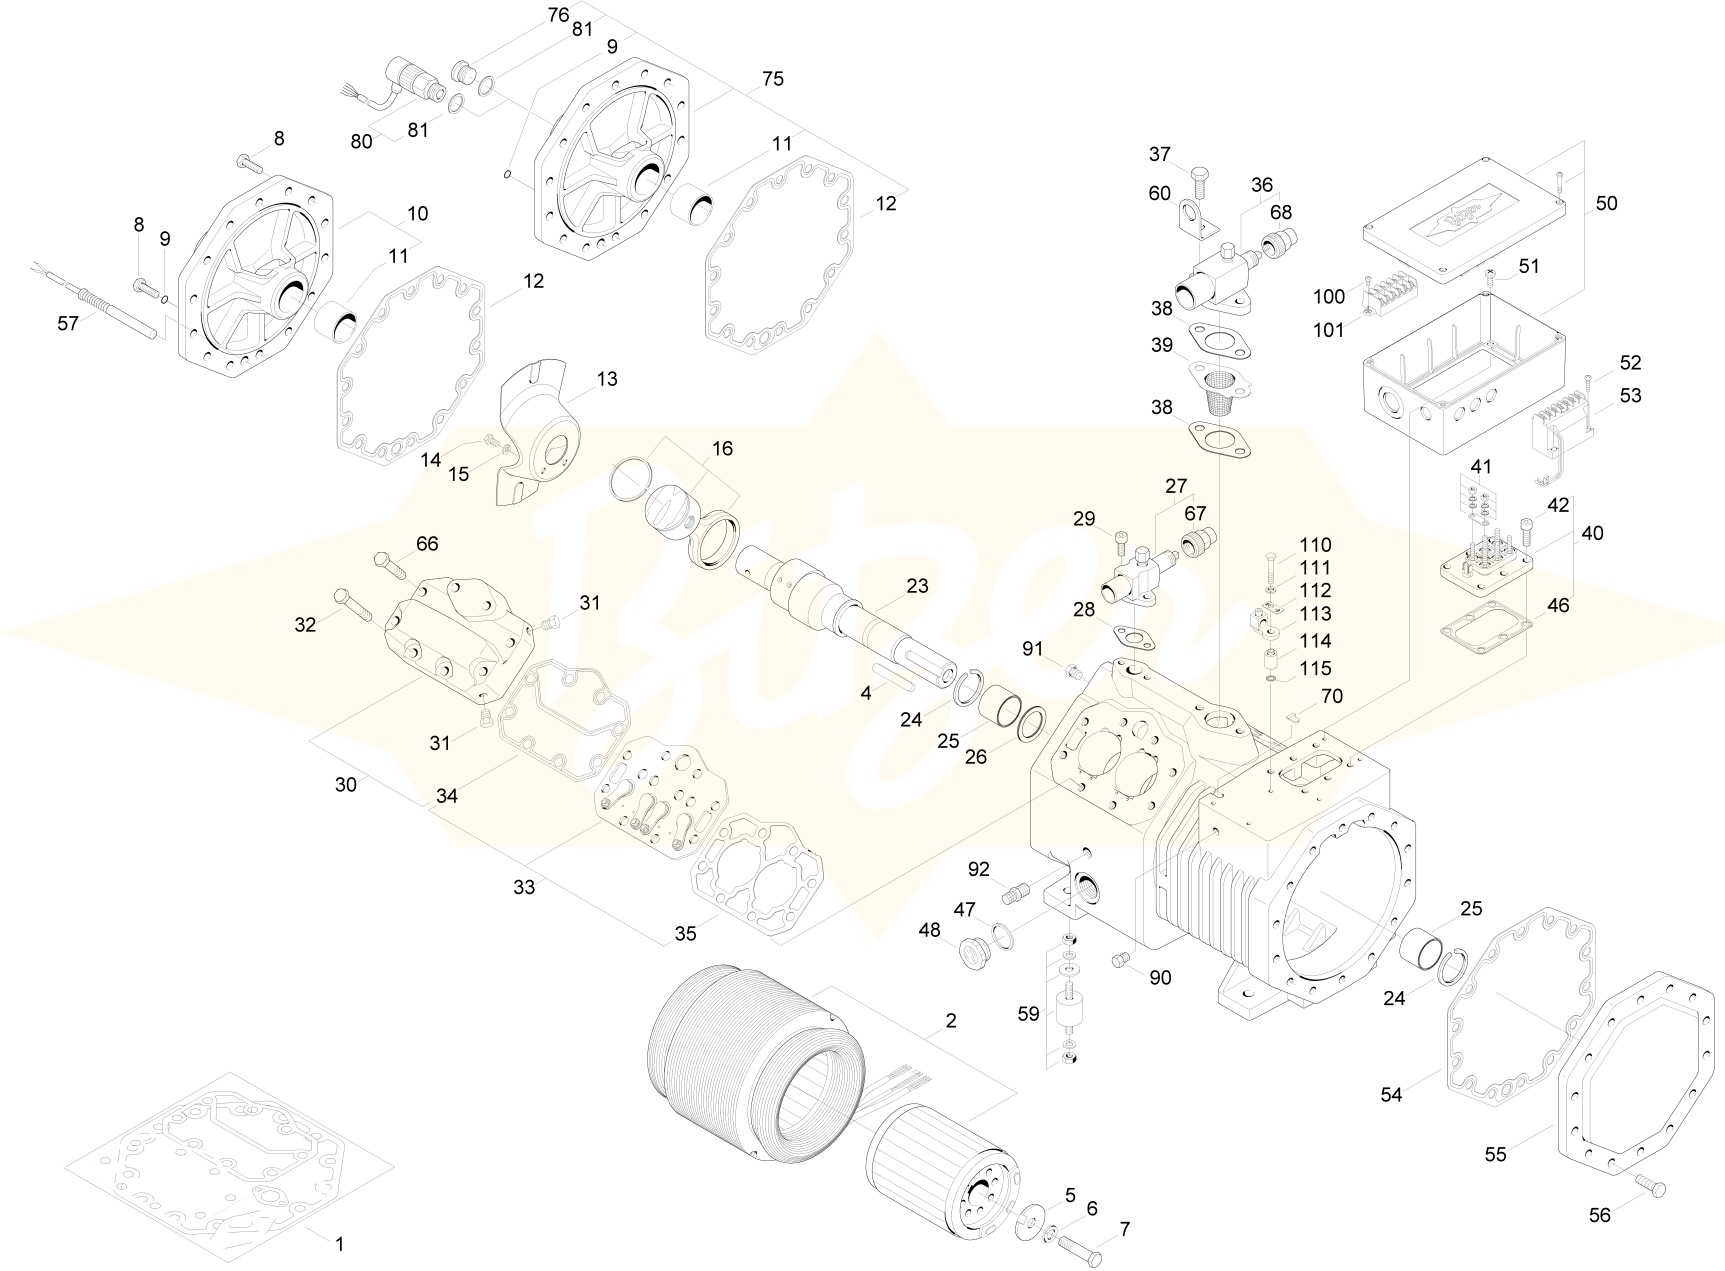

Compressor

Compressor

| Item no. | Rec. Spare Part! | Article no. | Description | Quantity |
|----------|------------------|-------------|---------------------------|----------|
| 19 | | 38340125 | wrist pin | 4 |
| 59 | | 37000020 | vibration damper set | 1 |
| 33 | ✓ | 30405912 | valve plate | 2 |
| 70 | | 37507901 | Train plug | 1 |
| 115 | | 38210154 | toothed washer | 1 |
| 5 | | 32050202 | thrust washer | 1 |
| 15 | | 38215001 | thrust washer | 2 |
| 24 | | 31210302 | thrust washer | 2 |
| 111 | | 38215001 | thrust washer | 1 |
| 101 | | 34502502 | terminal strip | 1 |
| 40 | | 34550705 | terminal plate kit | 1 |
| 50 | | 34350765 | terminal box | 1 |
| 39 | ✓ | 36201203 | suction gas filter | 1 |
| 21 | | 32052501 | spring washer | 8 |
| 114 | | 31101801 | Spacer Sleeve | 1 |
| 6 | | 38220106 | single coil spring washer | 1 |
| 48 | ✓ | 36181501 | Sight Glass | 1 |
| 27 | ✓ | 36131505 | shut-off valve | 1 |
| 36 | ✓ | 36131513 | shut-off valve | 1 |
| 76 | | 38091003 | Sealing Screw | 1 |
| 91 | | 36610021 | sealing plug | 1 |
| 90 | | 36610021 | sealing plug | 1 |