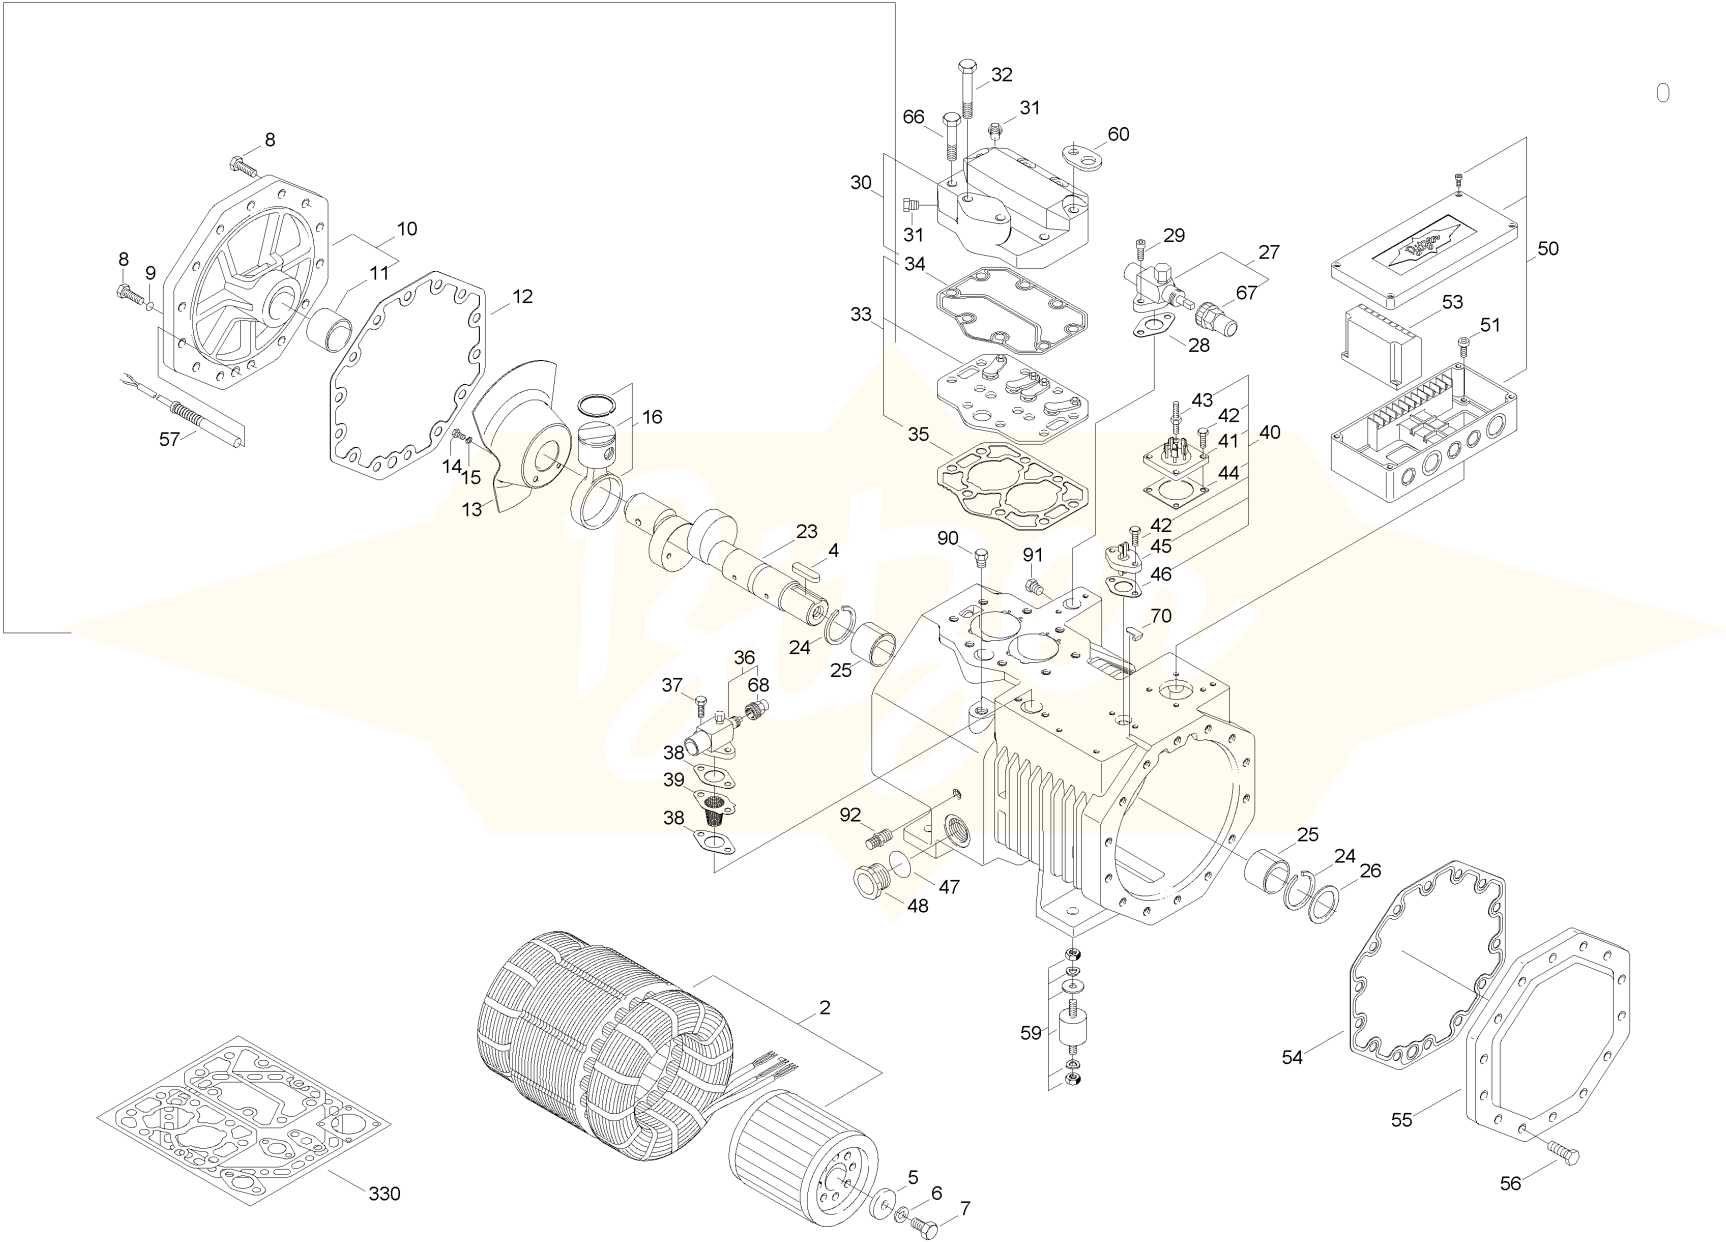

Compressor

Compressor

Item no.	Rec. Spare Part!	Article no.	Description	Quantity
19		38340148	wrist pin	2
59		37000020	vibration damper set	1
33	✓	30405911	valve plate	1
70		37507901	Train plug	1
15		38215001	thrust washer	2
24		31210302	thrust washer	2
5		32050202	thrust washer	1
40		34342801	terminal plate kit	1
41		34550015	Terminal plate	1
45		34550401	Terminal plate	1
50		34350901	terminal box	1
39	✓	36201204	suction gas filter	1
21		32052501	spring washer	4
6		38220106	single coil spring washer	1
48	✓	36181501	Sight Glass	1
36	✓	36131505	shut-off valve	1
27	✓	36131510	shut-off valve	1
91		36610021	sealing plug	1
90		36610021	sealing plug	1
31		36610001	Sealing Plug	2
43		31502701	Screw for grounding	1
92		36150122	Schrader valve	1

Compressor

Item no.	Rec. Spare Part!	Article no.	Description	Quantity
20		38223102	retaining ring with lugs	4
67		36620116	Protective Cap	1
68		36620117	Protective Cap	1
53	2	34703504	protection device	1
53	2	34703504	protection device	1
53	✓	34702804	protection device	1
53	✓	34702805	protection device	1
18		30271102	piston	2
4		38400301	parallel key	1
51		38050154	Oval head screw	4
13		32110504	oil splasher plate	1
55		30522901	housing cover	1
14		38015402	hexagon head screw	2
56		38015606	hexagon head screw	14
8		38015606	hexagon head screw	14
7		38016702	hexagon head screw	1
32		38005604	hexagon head screw	6
66		38005621	hexagon head screw	2
42		38010405	Hexagon head screw	5
29		38015505	hexagon head screw	2
1	✓	37283502	gasket set	1
47	✓	37220010	gasket ring	1