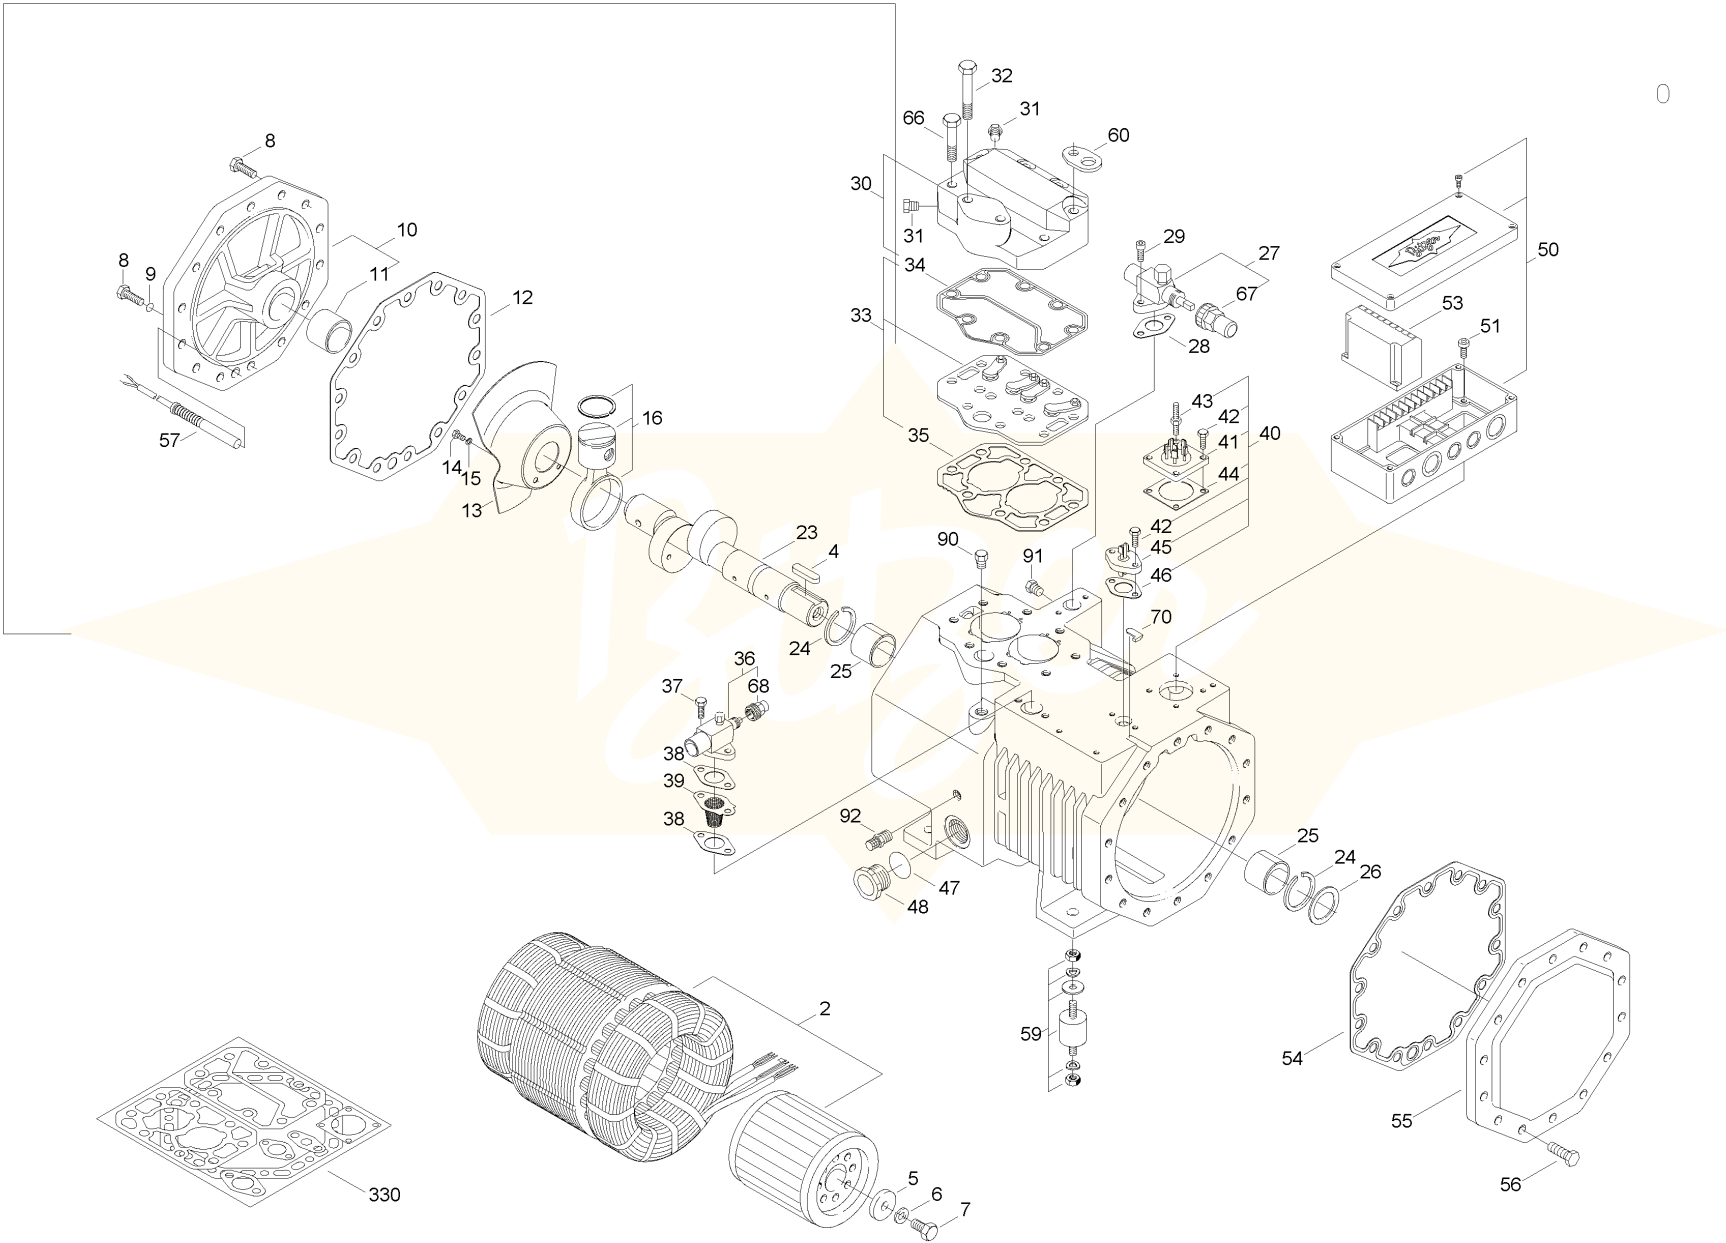

Compressor

Compressor

Item no.	Rec. Spare Part!	Article no.	Description	Quantity
19		38340125	wrist pin	2
59		37000020	vibration damper set	1
33	✓	30405912	valve plate	1
70		37507901	Train plug	1
24		31210302	thrust washer	2
15		38215001	thrust washer	2
5		32050202	thrust washer	1
40		34342801	terminal plate kit	1
41		34550015	Terminal plate	1
45		34550401	Terminal plate	1
50		34350901	terminal box	1
39	✓	36201204	suction gas filter	1
21		32052501	spring washer	4
6		38220106	single coil spring washer	1
48	✓	36181501	Sight Glass	1
27	✓	36131510	shut-off valve	1
36	✓	36131505	shut-off valve	1
90		36610021	sealing plug	1
91		36610021	sealing plug	1
31		36610001	Sealing Plug	2
43		31502701	Screw for grounding	1
92		36150122	Schrader valve	1

Compressor

Item no.	Rec. Spare Part!	Article no.	Description	Quantity
20		38223102	retaining ring with lugs	4
67		36620116	Protective Cap	1
68		36620117	Protective Cap	1
53	✓	34702804	protection device	1
53	2	34703504	protection device	1
53	✓	34702805	protection device	1
53	2	34703504	protection device	1
18		30271101	piston	2
4		38400301	parallel key	1
51		38050154	Oval head screw	4
13		32110504	oil splasher plate	1
55		30522901	housing cover	1
32		38005604	hexagon head screw	6
29		38015505	hexagon head screw	2
66		38005621	hexagon head screw	2
7		38016702	hexagon head screw	1
42		38010405	Hexagon head screw	5
56		38015606	hexagon head screw	14
8		38015606	hexagon head screw	14
14		38015402	hexagon head screw	2
1	✓	37283503	gasket set	1
47	✓	37220010	gasket ring	1