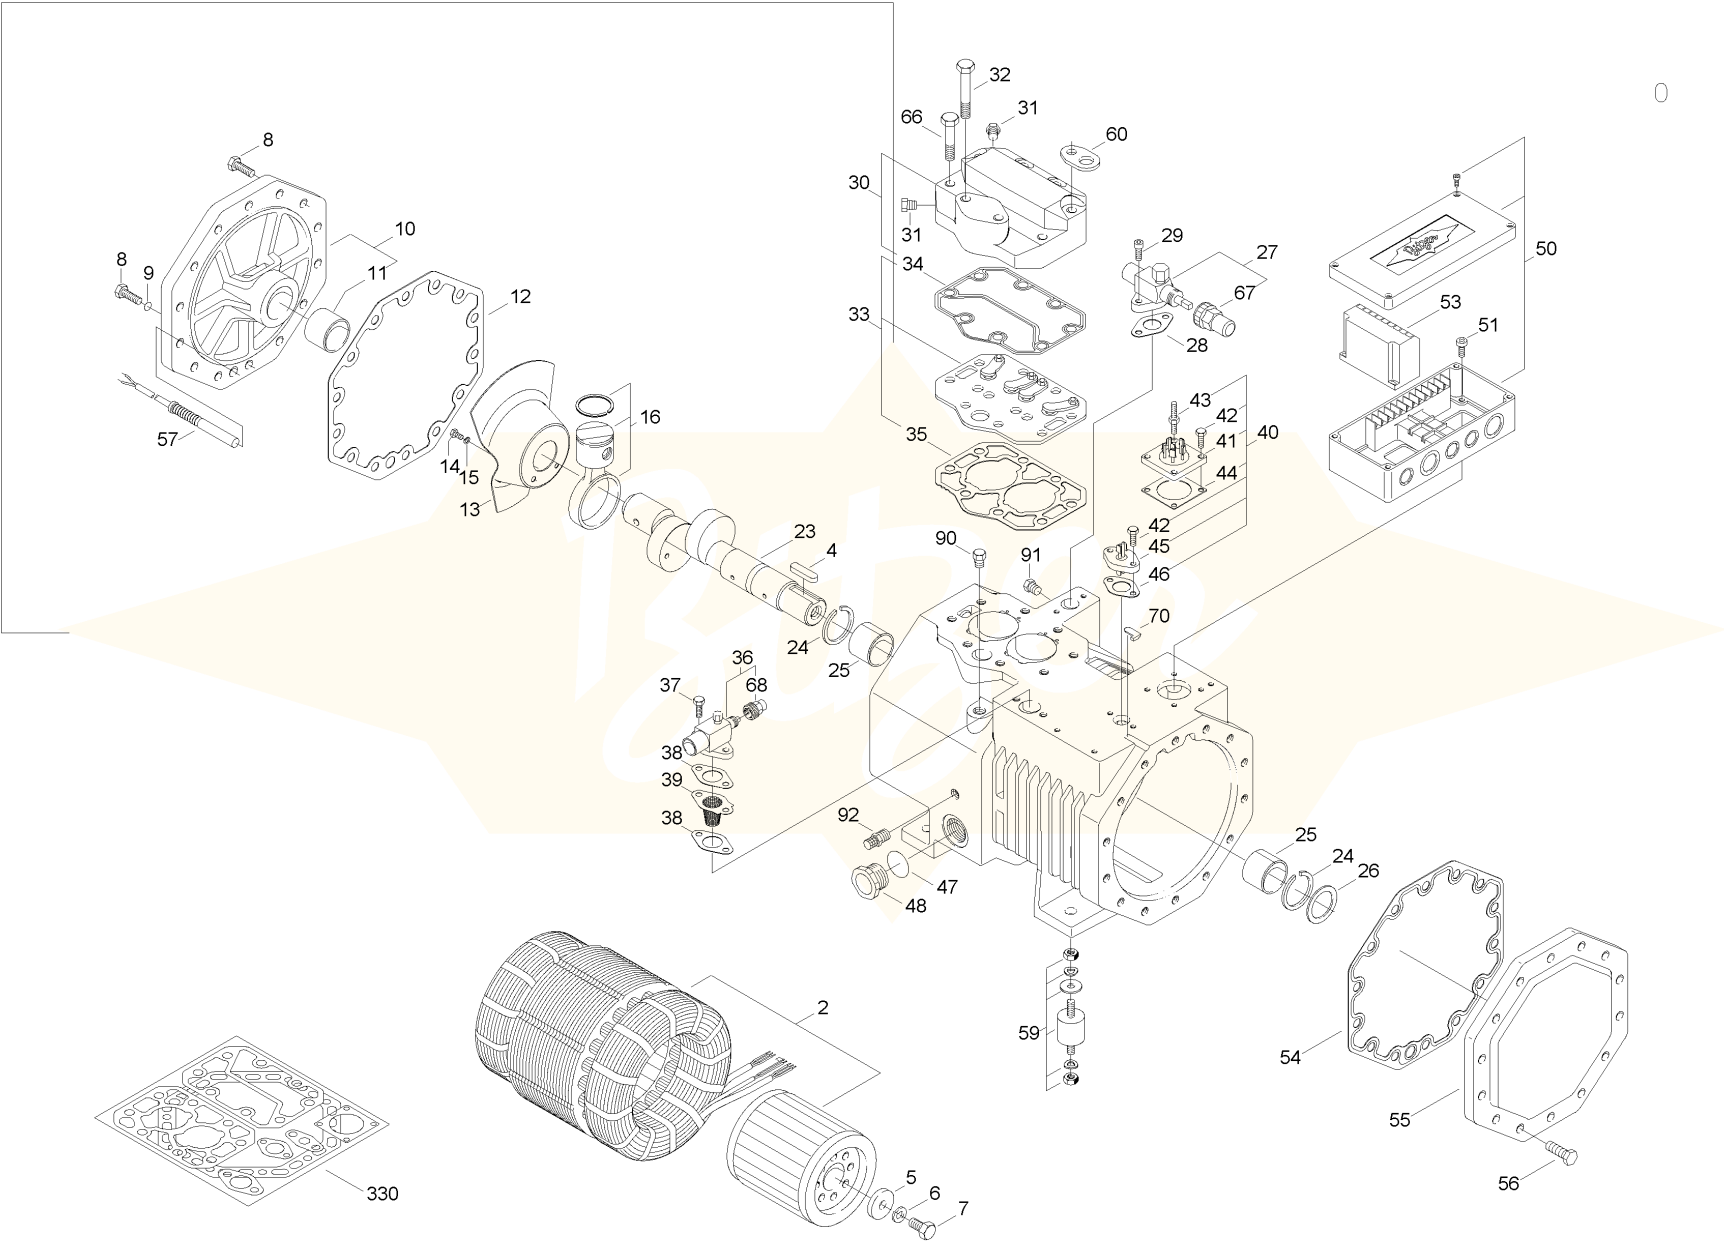

Compressor

Compressor

Item no.	Rec. Spare Part!	Article no.	Description	Quantity
19		38340125	wrist pin	2
59		37000020	vibration damper set	1
33	✓	30405912	valve plate	1
70		37507901	Train plug	1
15		38215001	thrust washer	2
24		31210302	thrust washer	2
5		32050202	thrust washer	1
40		34342801	terminal plate kit	1
41		34550015	Terminal plate	1
45		34550401	Terminal plate	1
50		34350901	terminal box	1
39	✓	36201204	suction gas filter	1
21		32052501	spring washer	4
6		38220106	single coil spring washer	1
48	✓	36181501	Sight Glass	1
36	✓	36131505	shut-off valve	1
27	✓	36131510	shut-off valve	1
91		36610021	sealing plug	1
90		36610021	sealing plug	1
31		36610001	Sealing Plug	2
43		31502701	Screw for grounding	1
92		36150122	Schrader valve	1

Compressor

Item no.	Rec. Spare Part!	Article no.	Description	Quantity
20		38223102	retaining ring with lugs	4
67		36620116	Protective Cap	1
68		36620117	Protective Cap	1
53	✓	34702804	protection device	1
53	2	34703504	protection device	1
53	2	34703504	protection device	1
53	✓	34702805	protection device	1
18		30271101	piston	2
4		38400301	parallel key	1
51		38050154	Oval head screw	4
13		32110504	oil splasher plate	1
55		30522901	housing cover	1
14		38015402	hexagon head screw	2
56		38015606	hexagon head screw	14
8		38015606	hexagon head screw	14
7		38016702	hexagon head screw	1
32		38005604	hexagon head screw	6
66		38005621	hexagon head screw	2
42		38010405	Hexagon head screw	5
29		38015505	hexagon head screw	2
1	✓	37283503	gasket set	1
47	✓	37220010	gasket ring	1